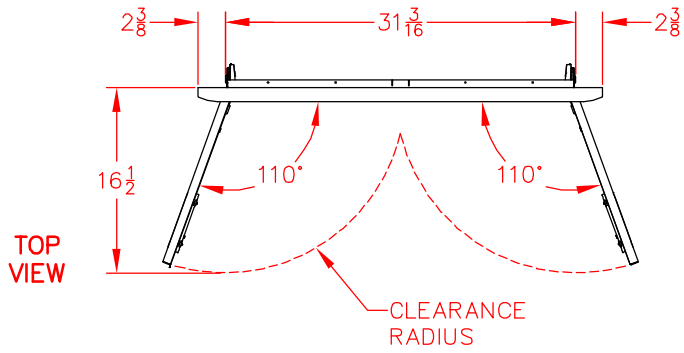

LDR36T-4 DOUBLE ACCESS DOOR, 36"

PRODUCT DIMENSIONS

CUTOUT DIMENSIONS