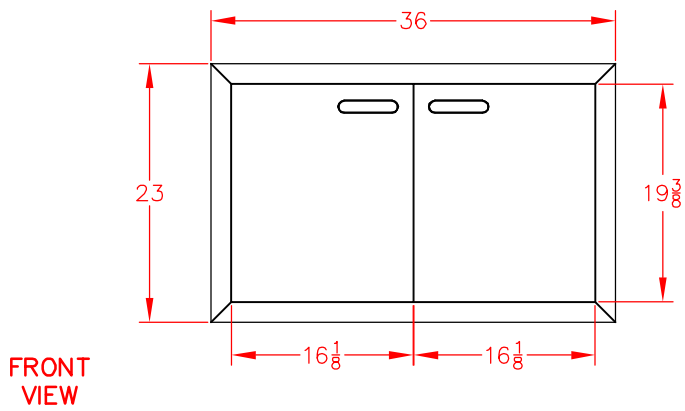

LDR36T-4 DOUBLE ACCESS DOOR, 36"

PRODUCT DIMENSIONS

CUTOUT DIMENSIONS