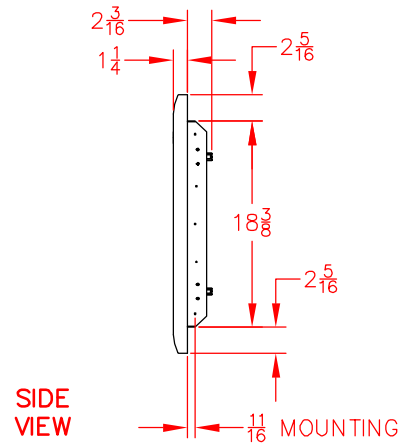

LDR36T-4 DOUBLE ACCESS DOOR, 36"

PRODUCT DIMENSIONS

CUTOUT DIMENSIONS