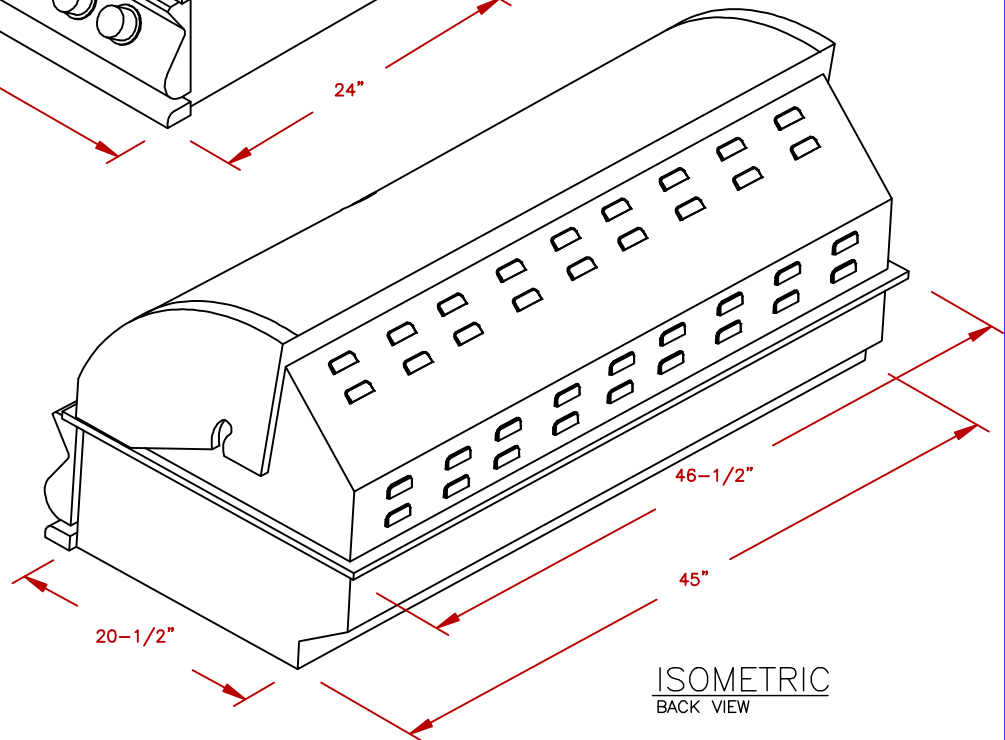

LINE	BBQ LINE
MODEL	P6 BURNER
NUM	

ISOMETRIC  
FRONT VIEW

ISOMETRIC  
BACK VIEW

CUT OUT  
6 BURNER GRILL

NOTE:  
DUE TO OUR CONTINUOUS IMPROVEMENT PROGRAM, ALL MODELS  
AND SPECIFICATIONS ARE SUBJECT TO CHANGE WITHOUT NOTICE.

	TITLE		2018 BARBECUE LINE GRILLS P6 BURNER
	SCALE:	DWG NO.	DWG BY
REVISED	REV. DESCR.	DATE	
	BBQ13P06	J.ORNELAS	01/03/18