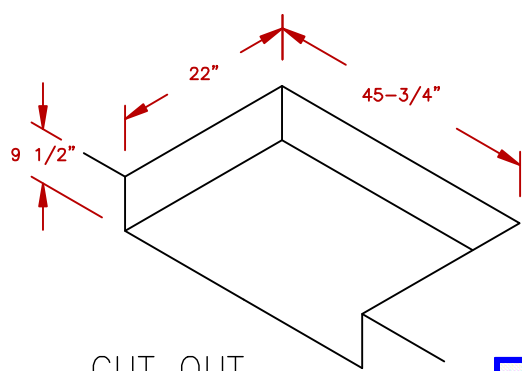

LINE	BBQ LINE
MODEL	P6 BURNER
NUM	

ISOMETRIC  
FRONT VIEW

ISOMETRIC  
BACK VIEW

CUT OUT  
6 BURNER GRILL

NOTE:  
DUE TO OUR CONTINUOUS IMPROVEMENT PROGRAM, ALL MODELS  
AND SPECIFICATIONS ARE SUBJECT TO CHANGE WITHOUT NOTICE.

	TITLE		2018 BARBECUE LINE GRILLS P6 BURNER
	SCALE:	DWG NO.	DWG BY
REVISED	REV. DESCR.	DATE	
	BBQ13P06	J.ORNELAS	01/03/18