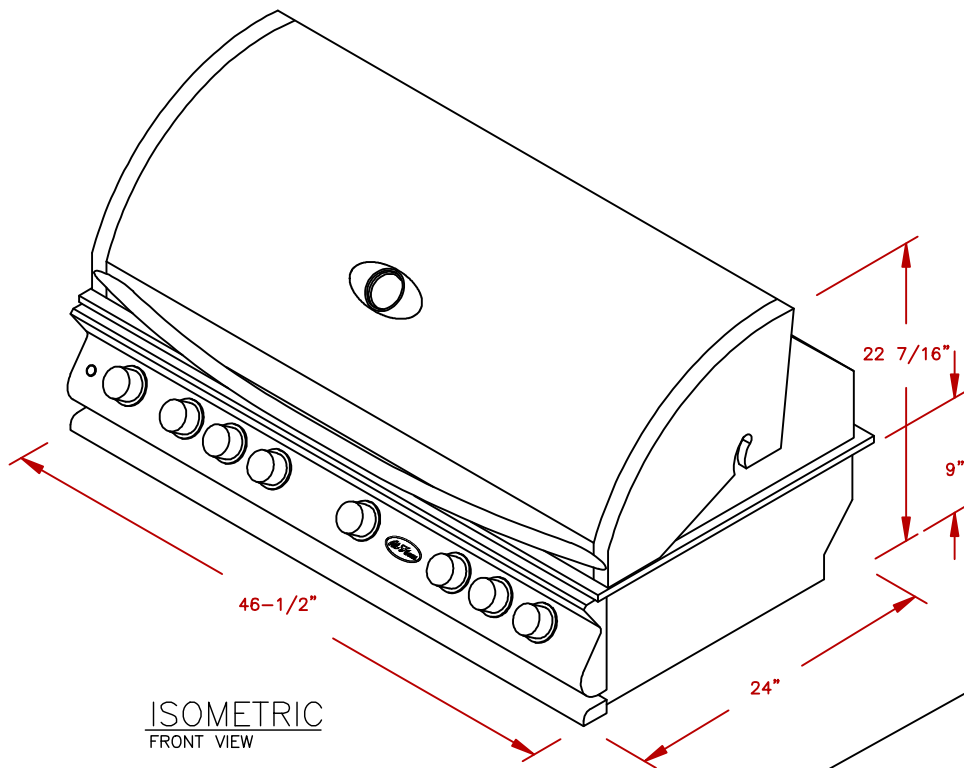

LINE	BBQ LINE
MODEL	P6 BURNER
NUM	

ISOMETRIC  
FRONT VIEW

ISOMETRIC  
BACK VIEW

CUT OUT  
6 BURNER GRILL

NOTE:  
DUE TO OUR CONTINUOUS IMPROVEMENT PROGRAM, ALL MODELS  
AND SPECIFICATIONS ARE SUBJECT TO CHANGE WITHOUT NOTICE.

	TITLE		2018 BARBECUE LINE GRILLS P6 BURNER
	SCALE:	DWG NO.	DWG BY
REVISED	REV. DESCR.	DATE	
	BBQ13P06	J.ORNELAS	01/03/18