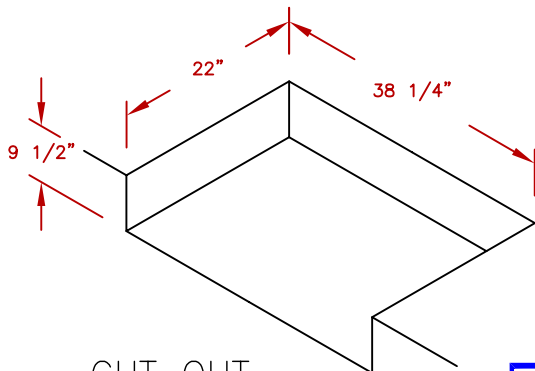

LINE	BBQ LINE
MODEL	P5 BURNER
NUM	

TITLE 2016 BARBECUE LINE  
GRILLS  
P5 BURNER

SCALE:

DWG NO. BBQ13P05

DWG BY G.GARCIA

REVISED

REV. DESCR.

DATE 12/23/15