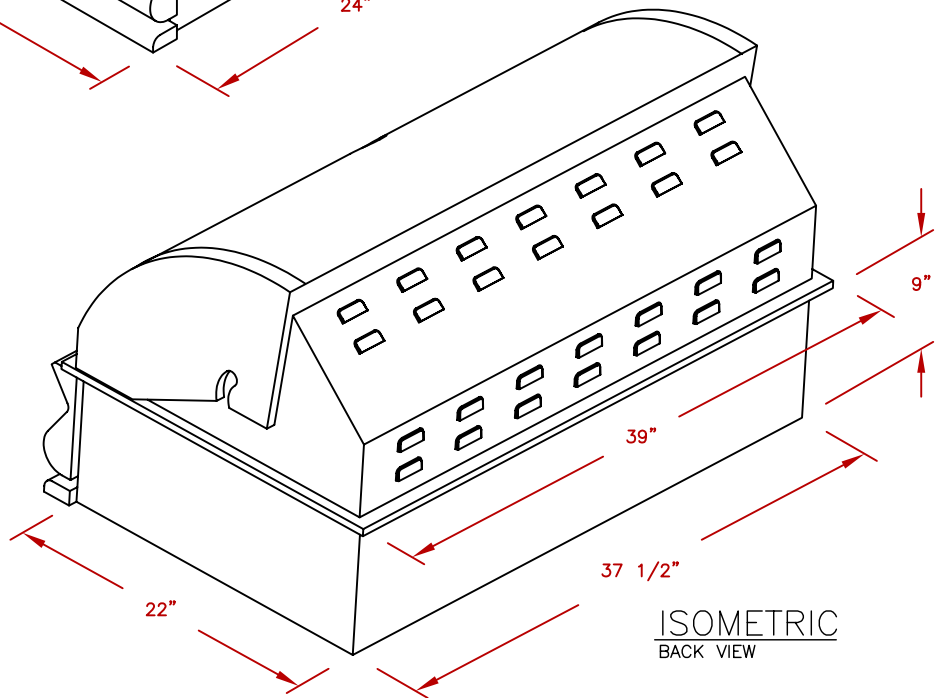

LINE	BBQ LINE
MODEL	P5 BURNER
NUM	

TITLE 2016 BARBECUE LINE  
GRILLS  
P5 BURNER

SCALE:

DWG NO. BBQ13P05

DWG BY G.GARCIA

REVISED

REV. DESCR.

DATE 12/23/15