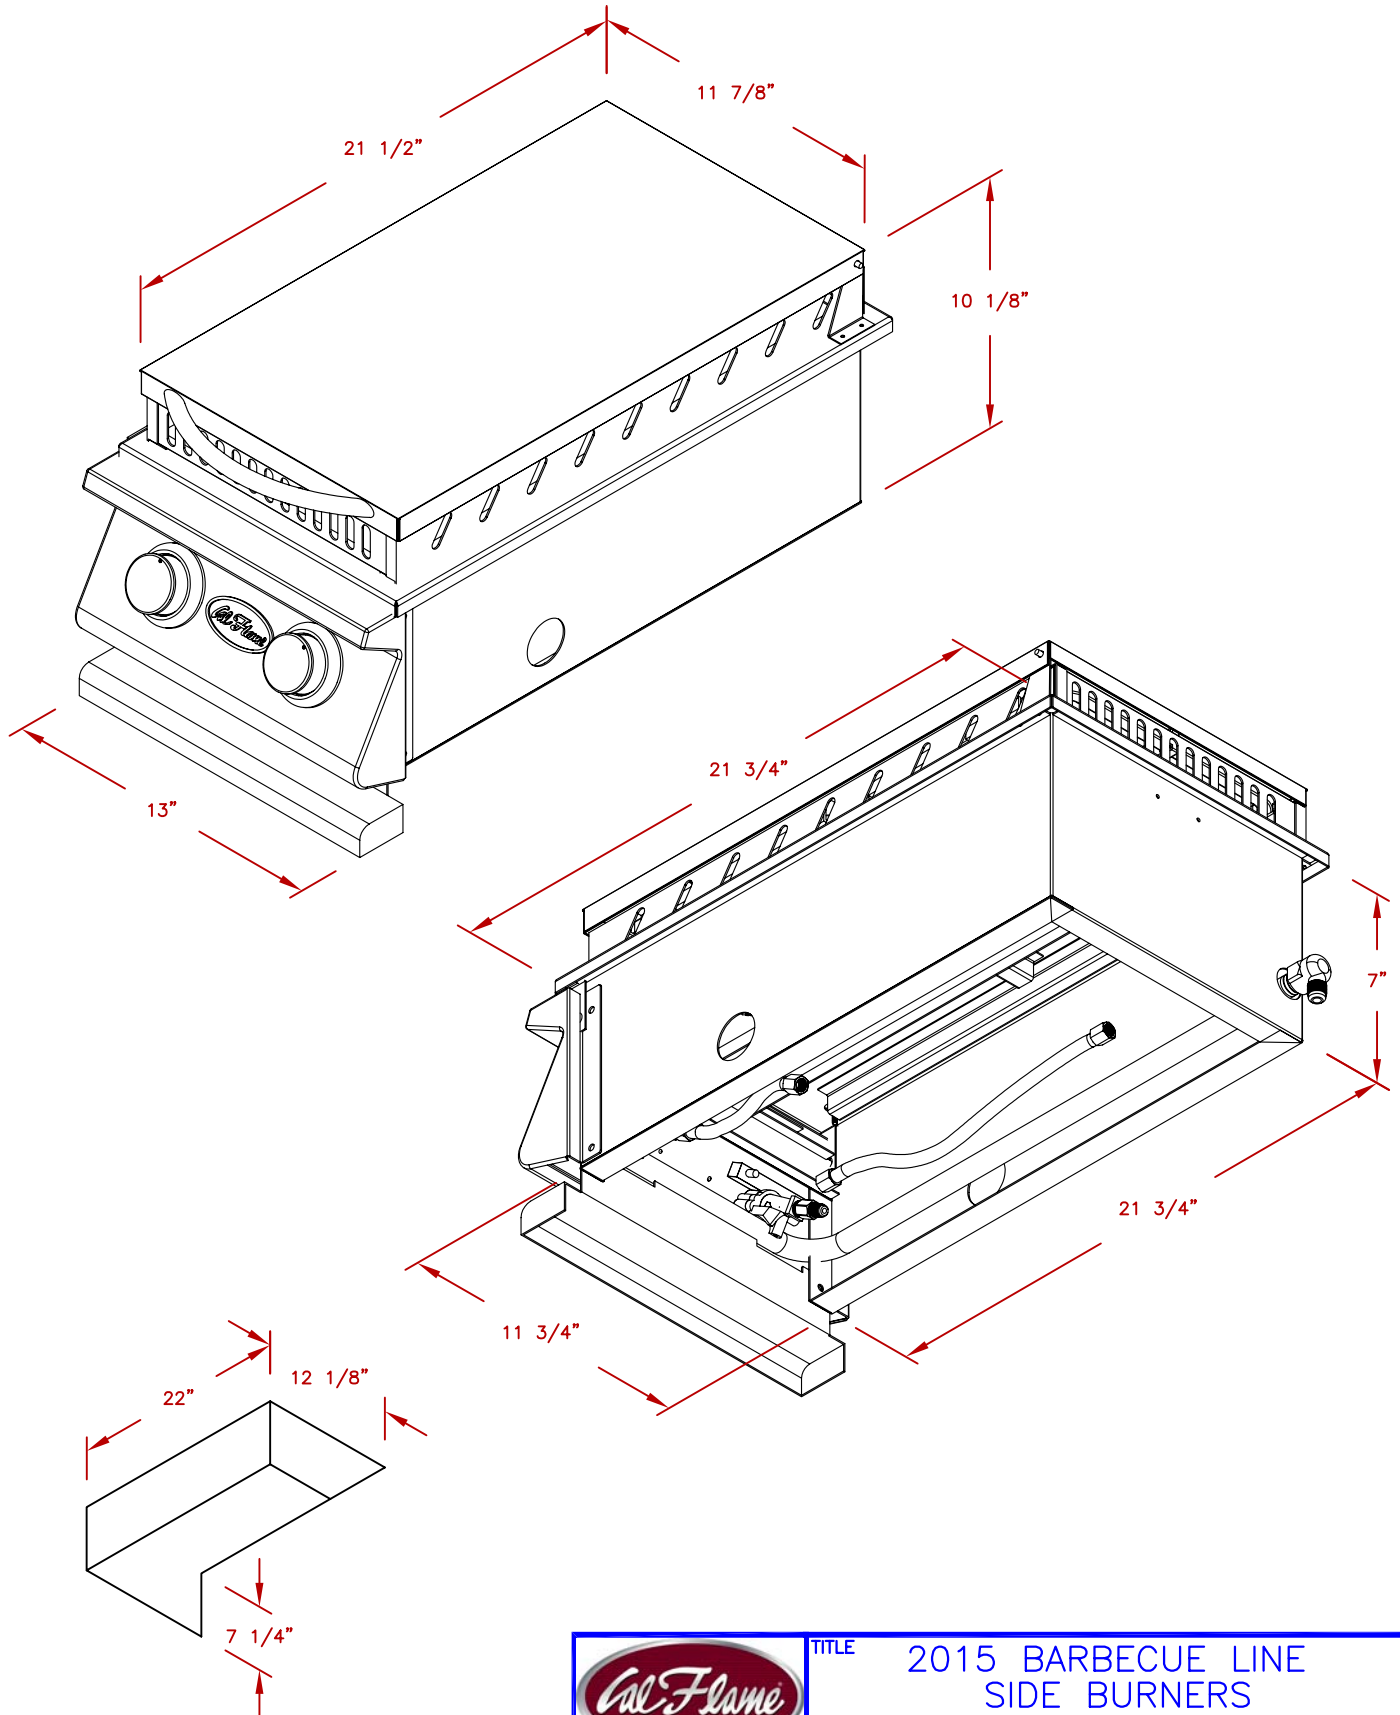

LINE	BBQ LINE
MODEL	DLX DOUBLE SIDE BRN.
NUM	

CUT OUT DIMENSIONS

NOTE:
DUE TO OUR CONTINUOUS IMPROVEMENT PROGRAM, ALL MODELS
AND SPECIFICATIONS ARE SUBJECT TO CHANGE WITHOUT NOTICE.

	TITLE		2015 BARBECUE LINE SIDE BURNERS DLX DOUBLE SIDE BRN.
	SCALE:	DWG NO.	DWG BY
REVISED	REV. DESCR.	DATE	
	BBQ13899	G.GARCIA	01/01/15