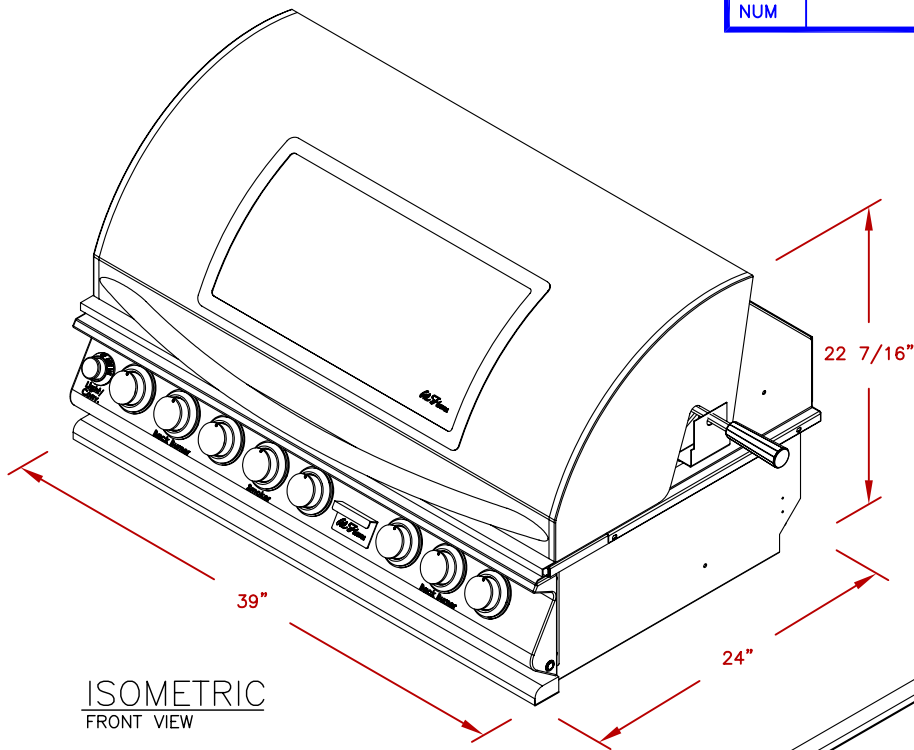

LINE	BBQ LINE
MODEL	TOP GUN 5 BRNR CONV/GRILL
NUM	

TITLE 2015 BARBECUE LINE
GRILLS
TOP GUN 5 BRNR CONV/GRILL

SCALE: N/A

DWG NO. BBQ13875CTG

DWG BY G.GARCIA

REVISED

REV. DESCR.

DATE 01/01/15