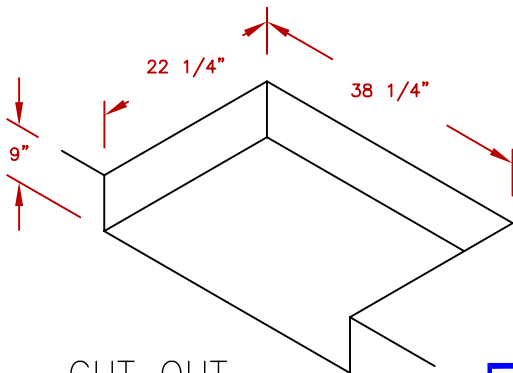

LINE	BBQ LINE
MODEL	TOP GUN 5 BRNR CONV/GRILL
NUM	

TITLE 2015 BARBECUE LINE
GRILLS
TOP GUN 5 BRNR CONV/GRILL

SCALE: N/A

DWG NO. BBQ13875CTG

DWG BY G.GARCIA

REVISED

REV. DESCR.

DATE 01/01/15