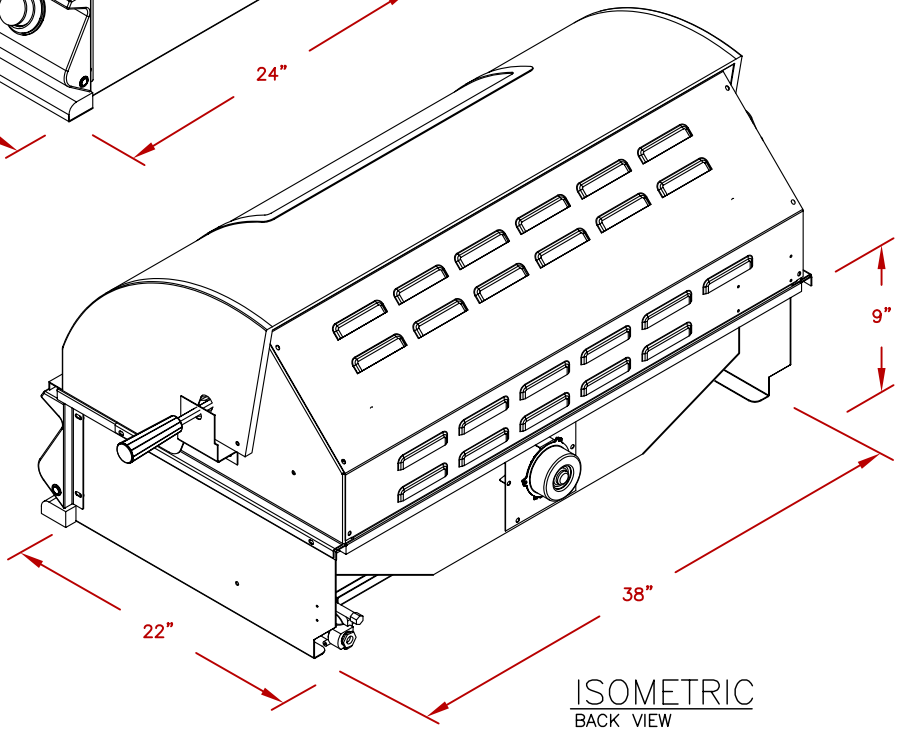

LINE	BBQ LINE
MODEL	TOP GUN 5 BRNR CONV/GRILL
NUM	

TITLE 2015 BARBECUE LINE
GRILLS
TOP GUN 5 BRNR CONV/GRILL

SCALE: N/A

DWG NO. BBQ13875CTG

DWG BY G.GARCIA

REVISED

REV. DESCR.

DATE 01/01/15