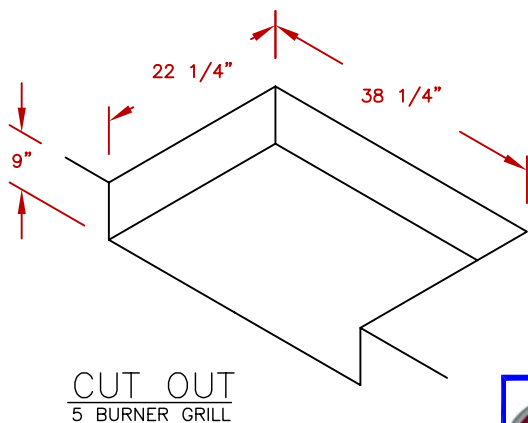

LINE	BBQ LINE
MODEL	5 BURNER CONV. GRILL
NUM	

TITLE 2015 BARBECUE LINE GRILLS 5 BURNER CONV. GRILL		
SCALE: N/A	DWG NO. BBQ13875CP	DWG BY G.GARCIA
REVISED	REV. DESCR.	DATE 01/01/15

NOTE:
DUE TO OUR CONTINUOUS IMPROVEMENT PROGRAM, ALL MODELS
AND SPECIFICATIONS ARE SUBJECT TO CHANGE WITHOUT NOTICE.