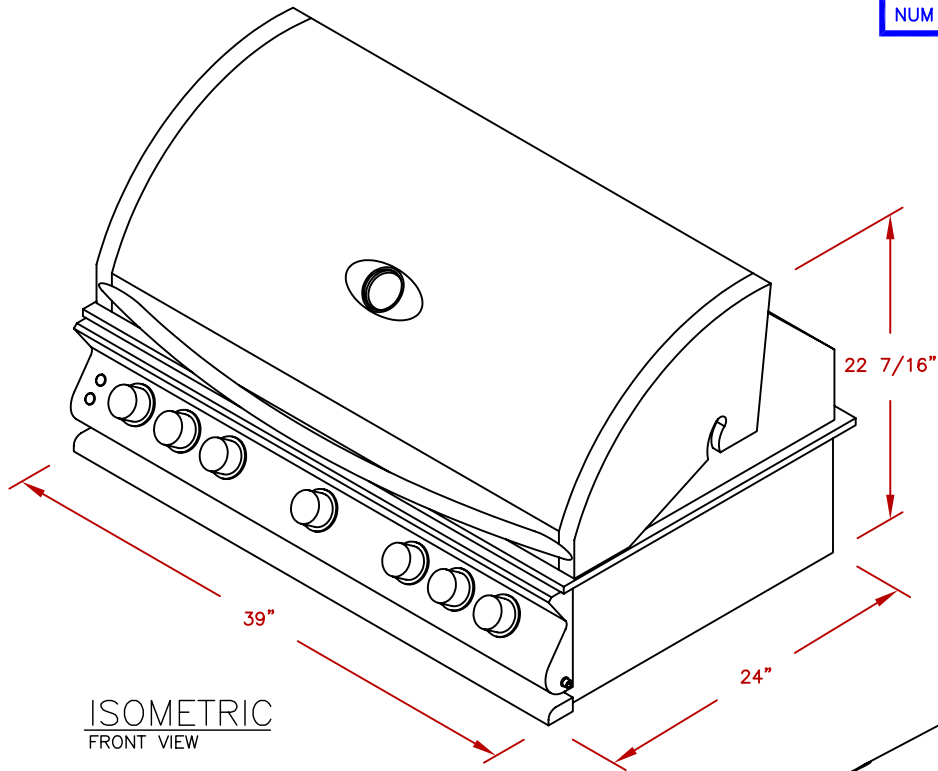

LINE	BBQ LINE
MODEL	5 BURNER CONV. GRILL
NUM	

TITLE 2015 BARBECUE LINE GRILLS 5 BURNER CONV. GRILL		
SCALE: N/A	DWG NO. BBQ13875CP	DWG BY G.GARCIA
REVISED	REV. DESCR.	DATE 01/01/15

NOTE:
DUE TO OUR CONTINUOUS IMPROVEMENT PROGRAM, ALL MODELS
AND SPECIFICATIONS ARE SUBJECT TO CHANGE WITHOUT NOTICE.