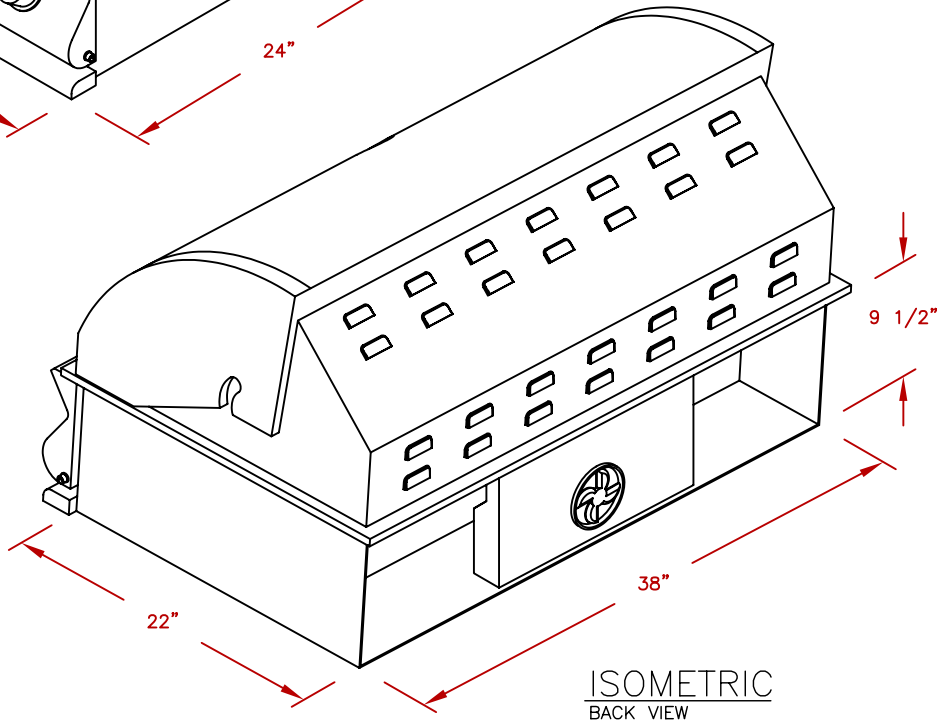

LINE	BBQ LINE
MODEL	5 BURNER CONV. GRILL
NUM	

TITLE 2015 BARBECUE LINE GRILLS 5 BURNER CONV. GRILL		
SCALE: N/A	DWG NO. BBQ13875CP	DWG BY G.GARCIA
REVISED	REV. DESCR.	DATE 01/01/15

NOTE:
DUE TO OUR CONTINUOUS IMPROVEMENT PROGRAM, ALL MODELS
AND SPECIFICATIONS ARE SUBJECT TO CHANGE WITHOUT NOTICE.