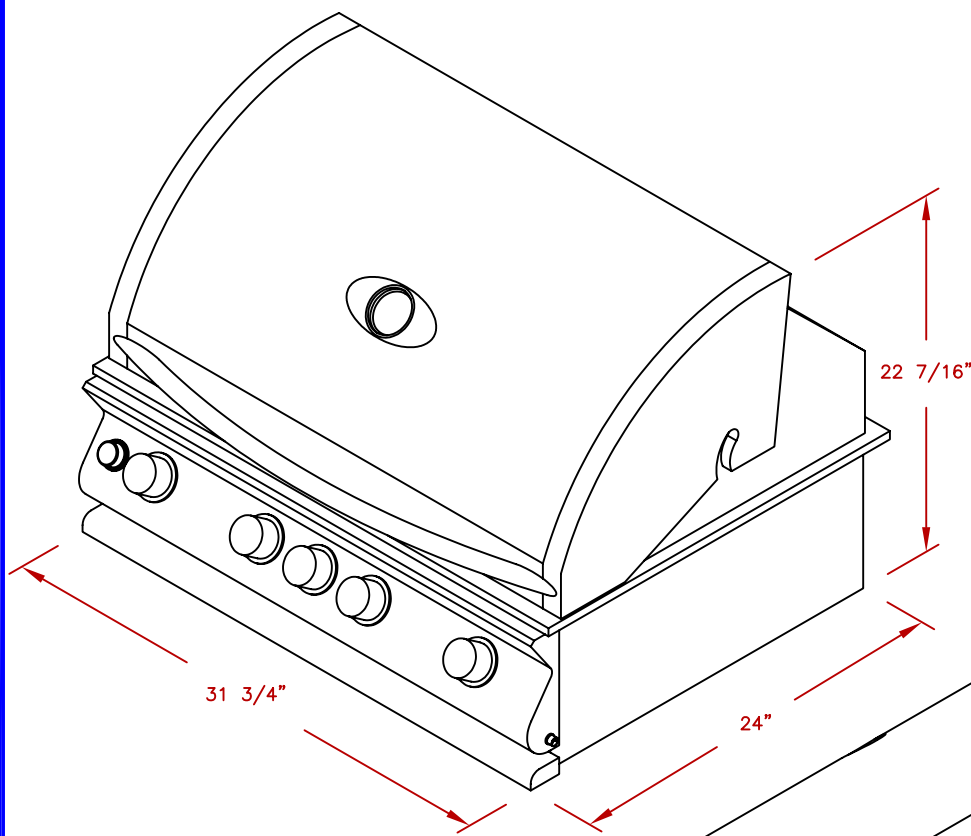

LINE	BBQ LINE
MODEL	4 BURNER CONV. GRILL
NUM	

ISOMETRIC
FRONT VIEW

ISOMETRIC
BACK VIEW

CUT OUT
4 BURNER GRILL

NOTE:
DUE TO OUR CONTINUOUS IMPROVEMENT PROGRAM, ALL MODELS
AND SPECIFICATIONS ARE SUBJECT TO CHANGE WITHOUT NOTICE.

	TITLE 2015 BARBECUE LINE GRILLS 4 BURNER CONV. GRILL	
	SCALE: N/A	DWG NO. BBQ13874CP
REVISED	REV. DESCR.	DWG BY G.GARCIA
		DATE 01/01/15