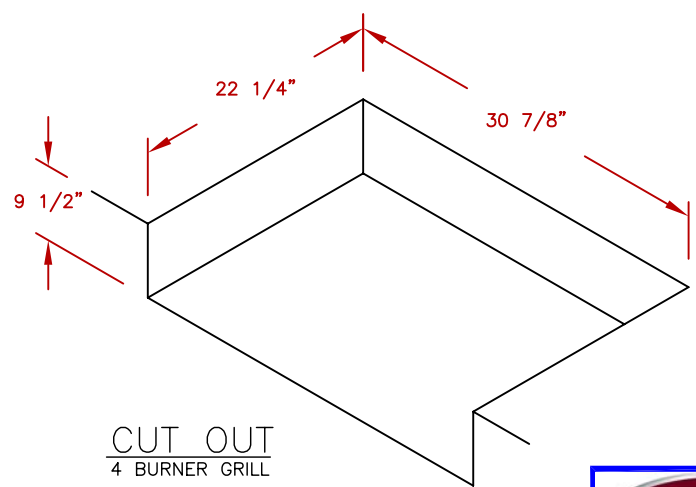

LINE	BBQ LINE
MODEL	4 BURNER CONV. GRILL
NUM	

ISOMETRIC
FRONT VIEW

ISOMETRIC
BACK VIEW

CUT OUT
4 BURNER GRILL

NOTE:
DUE TO OUR CONTINUOUS IMPROVEMENT PROGRAM, ALL MODELS
AND SPECIFICATIONS ARE SUBJECT TO CHANGE WITHOUT NOTICE.

	TITLE 2015 BARBECUE LINE GRILLS 4 BURNER CONV. GRILL	
	SCALE: N/A	DWG NO. BBQ13874CP
REVISED	REV. DESCR.	DWG BY G.GARCIA
		DATE 01/01/15