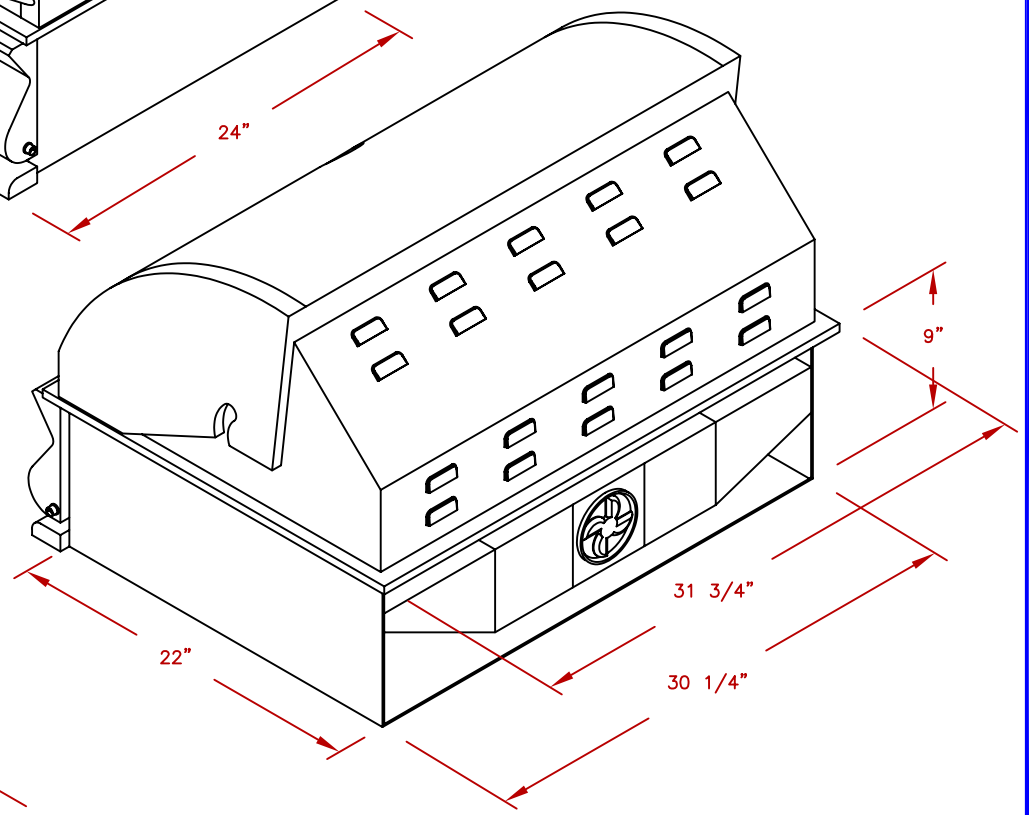

LINE	BBQ LINE
MODEL	4 BURNER CONV. GRILL
NUM	

ISOMETRIC
FRONT VIEW

ISOMETRIC
BACK VIEW

CUT OUT
4 BURNER GRILL

NOTE:
DUE TO OUR CONTINUOUS IMPROVEMENT PROGRAM, ALL MODELS
AND SPECIFICATIONS ARE SUBJECT TO CHANGE WITHOUT NOTICE.

	TITLE 2015 BARBECUE LINE GRILLS 4 BURNER CONV. GRILL	
	SCALE: N/A	DWG NO. BBQ13874CP
REVISED	REV. DESCR.	DWG BY G.GARCIA
		DATE 01/01/15