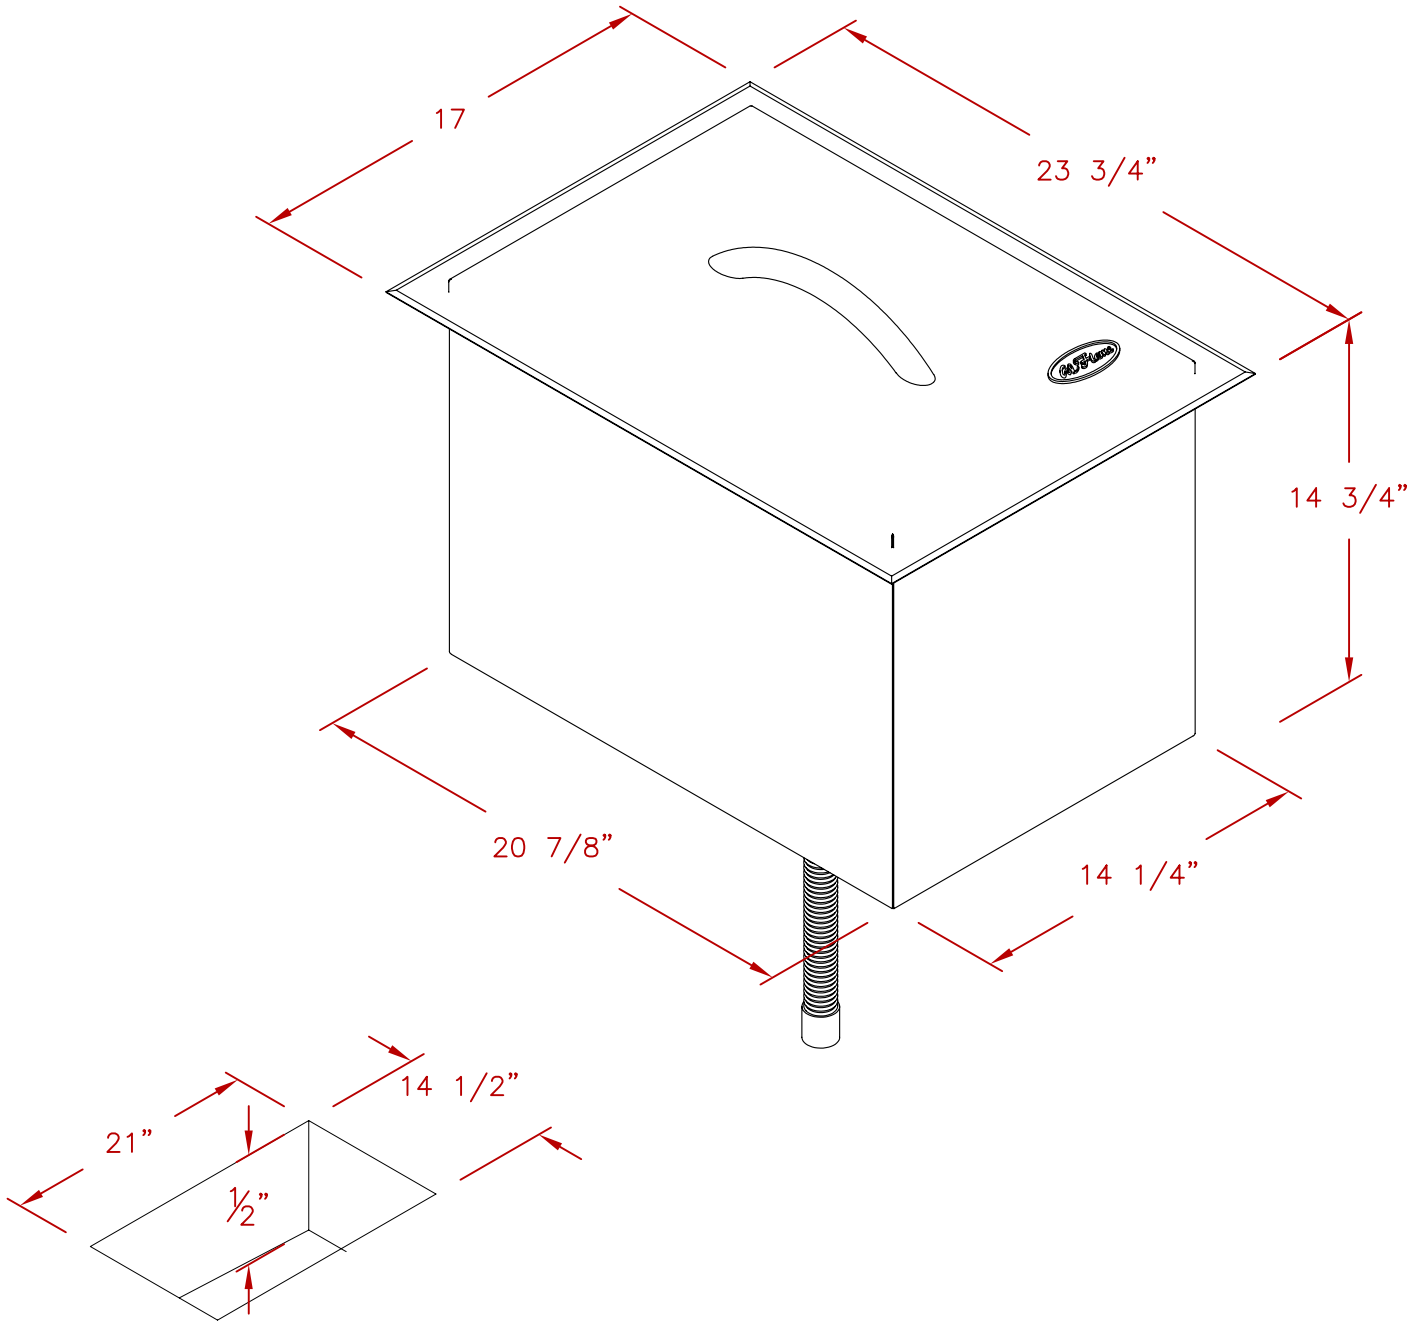

LINE	BBQ LINE
MODEL	DROP IN ICE BUCKET
NUM	

CUT OUT DIMENSIONS

	TITLE	
	2015 BARBECUE LINE ACCESSORIES-DROP IN- DROP IN ICE BUCKET	
SCALE:	DWG NO.	DWG BY
	BBQ11864	G.GARCIA
REVISED	REV. DESCR.	DATE
		01/01/15