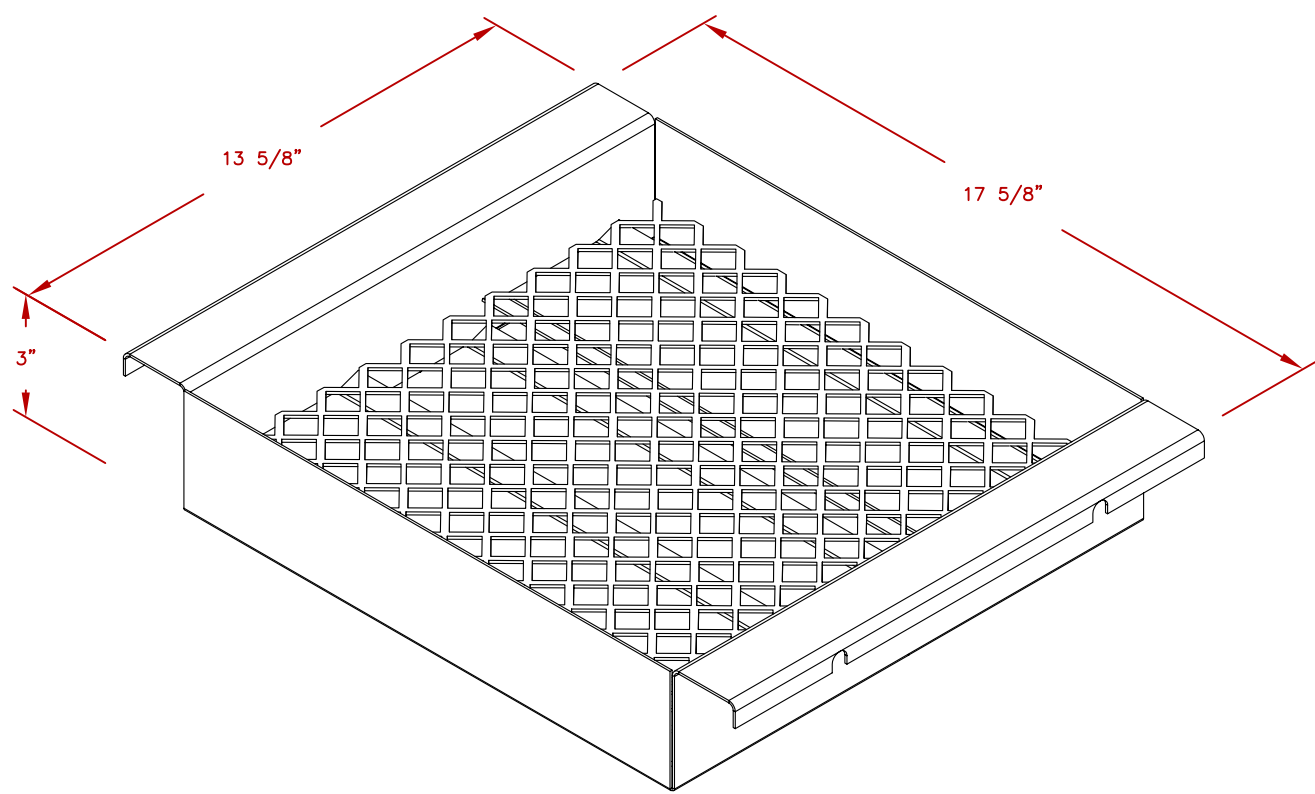

LINE	BBQ LINE
MODEL	CHARCOAL TRAY
NUM	

TITLE 2015 BARBECUE LINE  
GRILL ACCESORIES  
CHARCOAL TRAY

SCALE:

DWG NO. BBQ11859

DWG BY G.GARCIA

REVISED

REV. DESCR.

DATE 01/01/15