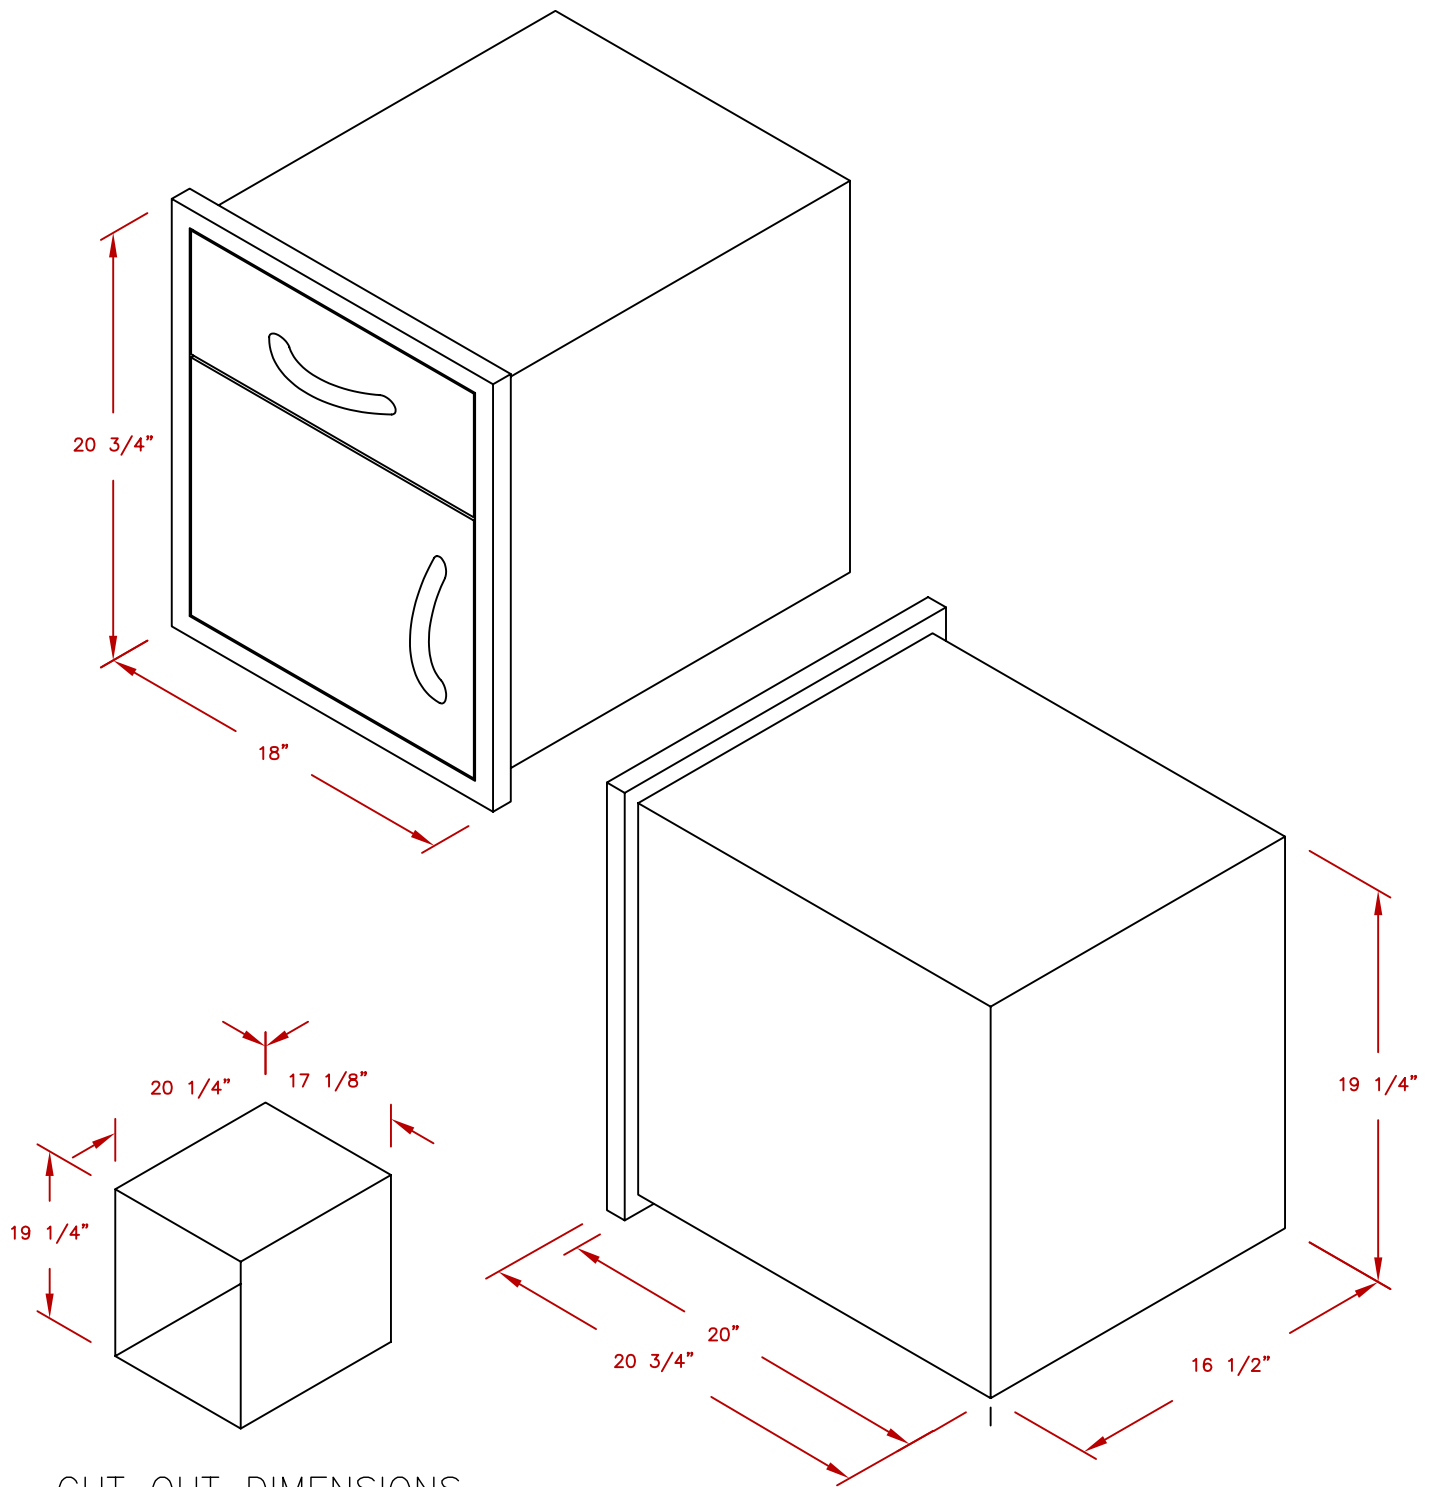

LINE	BBQ LINE
MODEL	18 DOOR & DRAWER COMBO
NUM	

CUT OUT DIMENSIONS

TITLE 2015 BARBECUE LINE
DOORS & DRAWERS
18 DOOR & DRAWER COMBO

SCALE:
REVISED

DWG NO. BBQ11840P-18
REV. DESCR.

DWG BY G.GARCIA
DATE 01/01/15