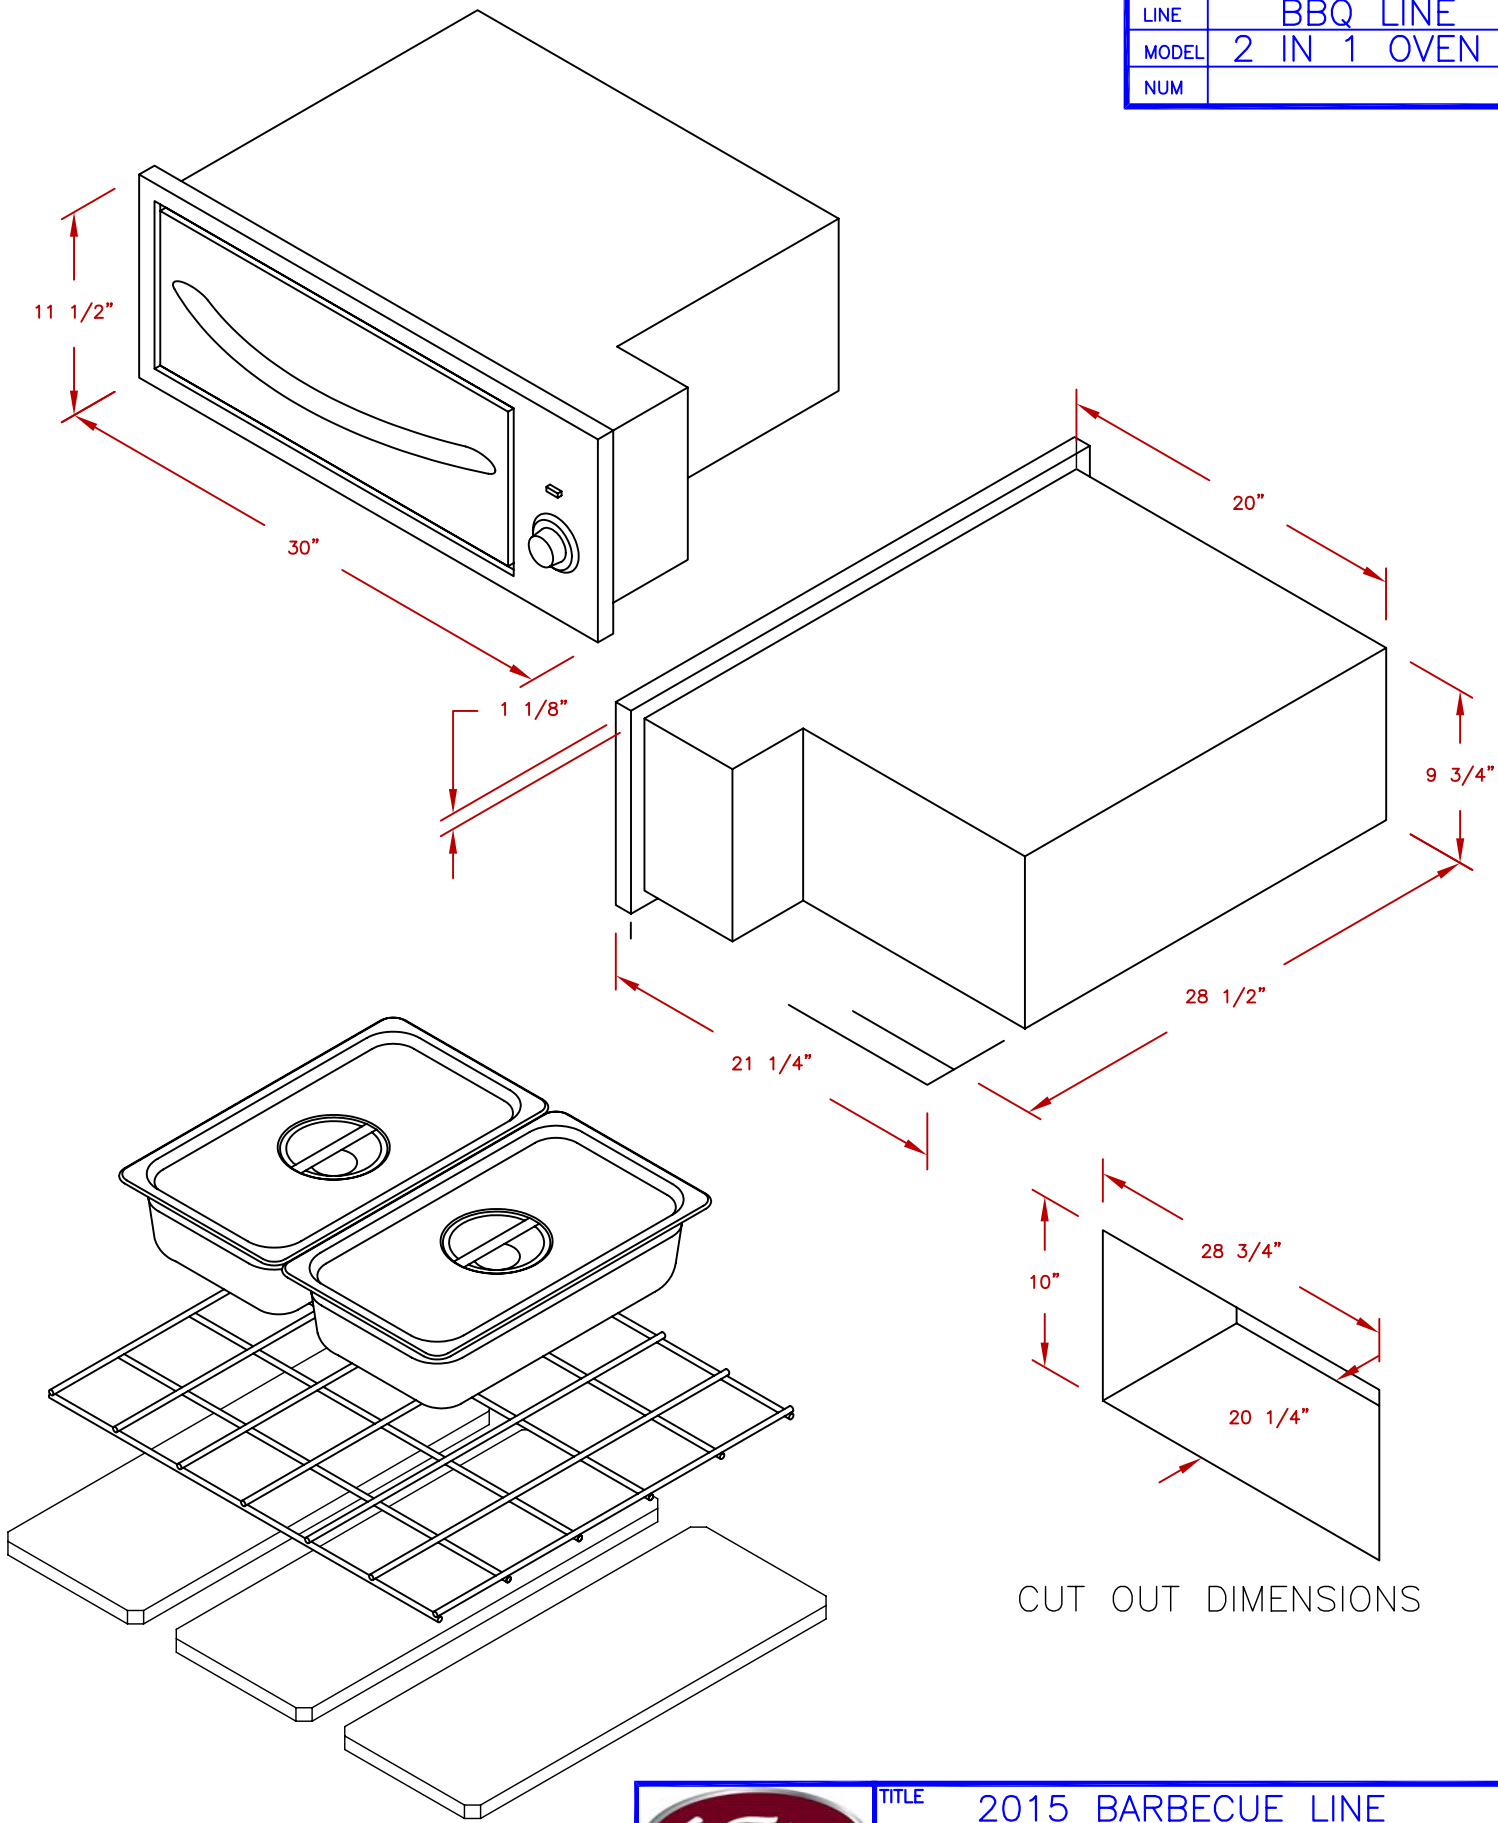

LINE	BBQ LINE
MODEL	2 IN 1 OVEN
NUM	

CUT OUT DIMENSIONS

	TITLE		2015 BARBECUE LINE OVENS 2 IN 1 OVEN
	SCALE:	DWG NO.	DWG BY
		BBQ10967E	G.GARCIA
REVISED	REV. DESCR.	DATE	01/01/15

NOTE:
DUE TO OUR CONTINUOUS IMPROVEMENT PROGRAM, ALL MODELS
AND SPECIFICATIONS ARE SUBJECT TO CHANGE WITHOUT NOTICE.