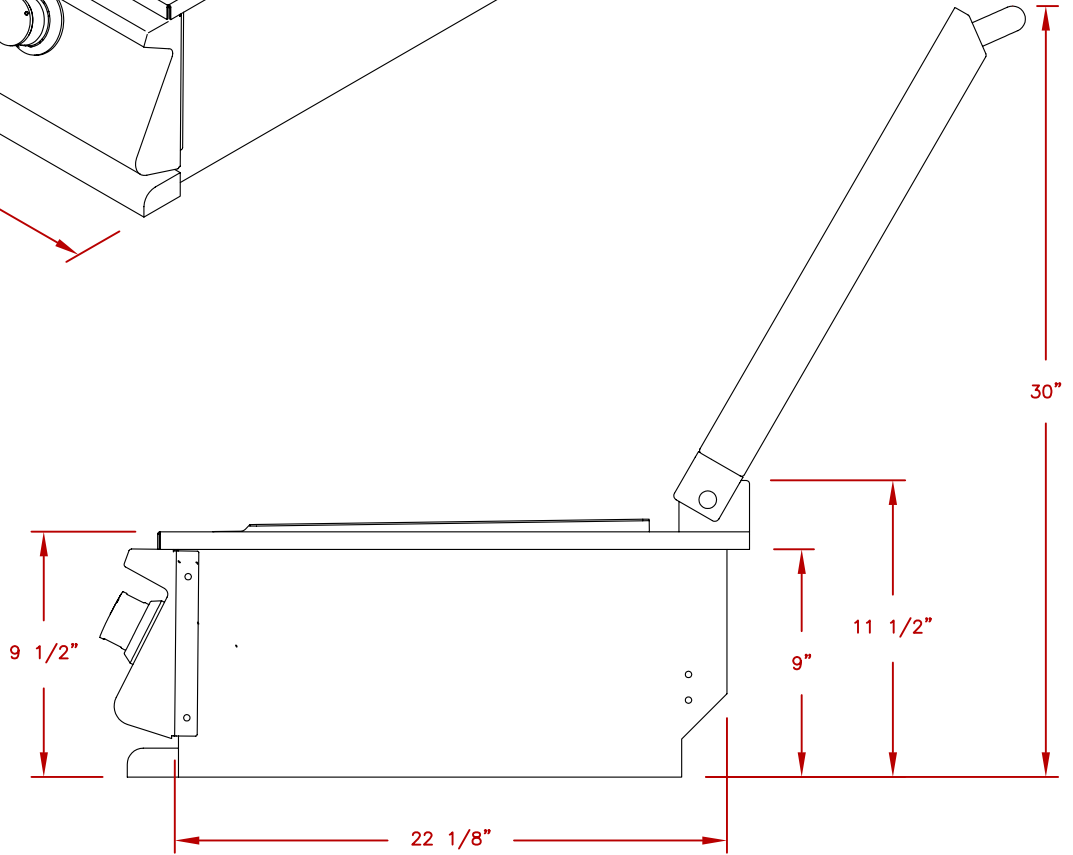

LINE	BBQ LINE
MODEL	HIBACHI DROP IN GRILL-LP
NUM	

CUT-OUT
DIMENSION

TITLE 2015 BARBECUE LINE
ACCESSORIES-DROP IN-
HIBACHI DROP IN GRILL-LP

SCALE:

DWG NO. BBQ13900P

DWG BY G.GARCIA

REVISED

REV. DESCR.