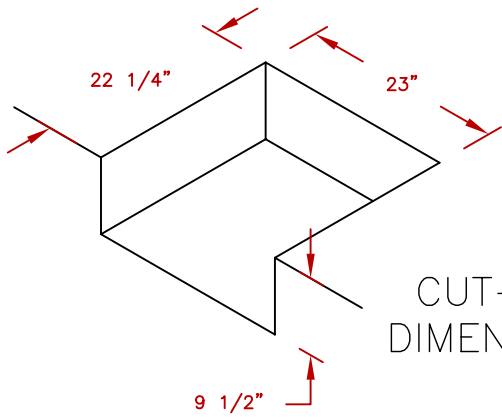

LINE	BBQ LINE
MODEL	HIBACHI DROP IN GRILL-LP
NUM	

CUT-OUT
DIMENSION

TITLE 2015 BARBECUE LINE
ACCESSORIES-DROP IN-
HIBACHI DROP IN GRILL-LP

SCALE:

DWG NO. BBQ13900P

DWG BY G.GARCIA

REVISED

REV. DESCR.