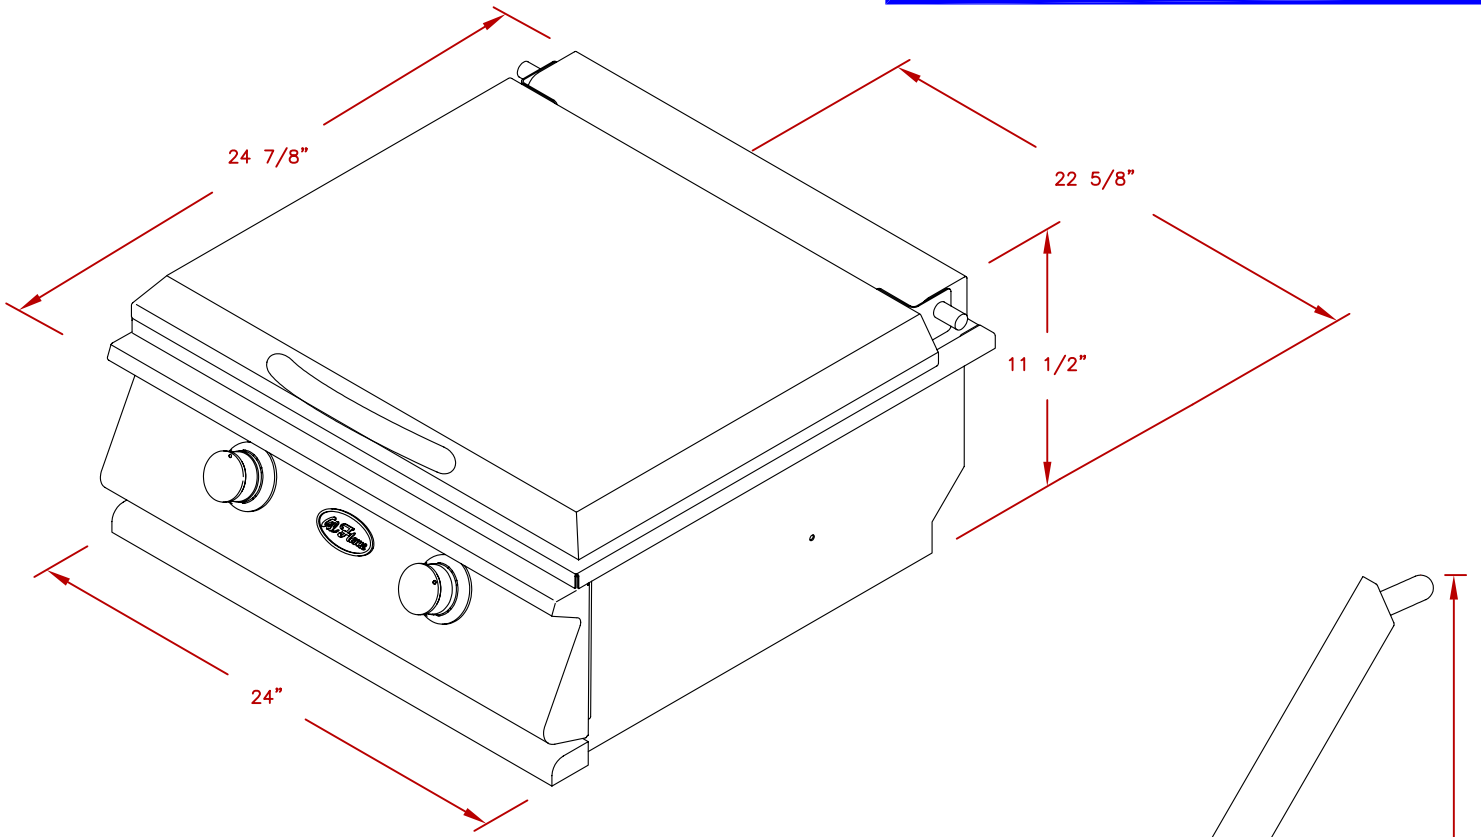

LINE	BBQ LINE
MODEL	HIBACHI DROP IN GRILL-LP
NUM	

CUT-OUT
DIMENSION

TITLE 2015 BARBECUE LINE
ACCESSORIES-DROP IN-
HIBACHI DROP IN GRILL-LP

SCALE:

DWG NO. BBQ13900P

DWG BY G.GARCIA

REVISED

REV. DESCR.