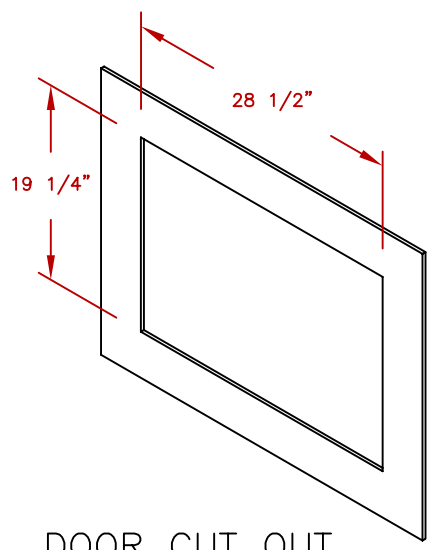

LINE	BBQ LINE
MODEL	30 DOUBLE ACCESS DOOR
NUM	

ISOMETRIC VIEW

DOOR CUT OUT

	TITLE 2015 BARBECUE LINE DOORS & DRAWERS 30 DOUBLE ACCESS DOOR	
	DWG NO. BBQ10839P-30	DWG BY G.GARCIA
SCALE:	REVISED	DATE 01/01/15