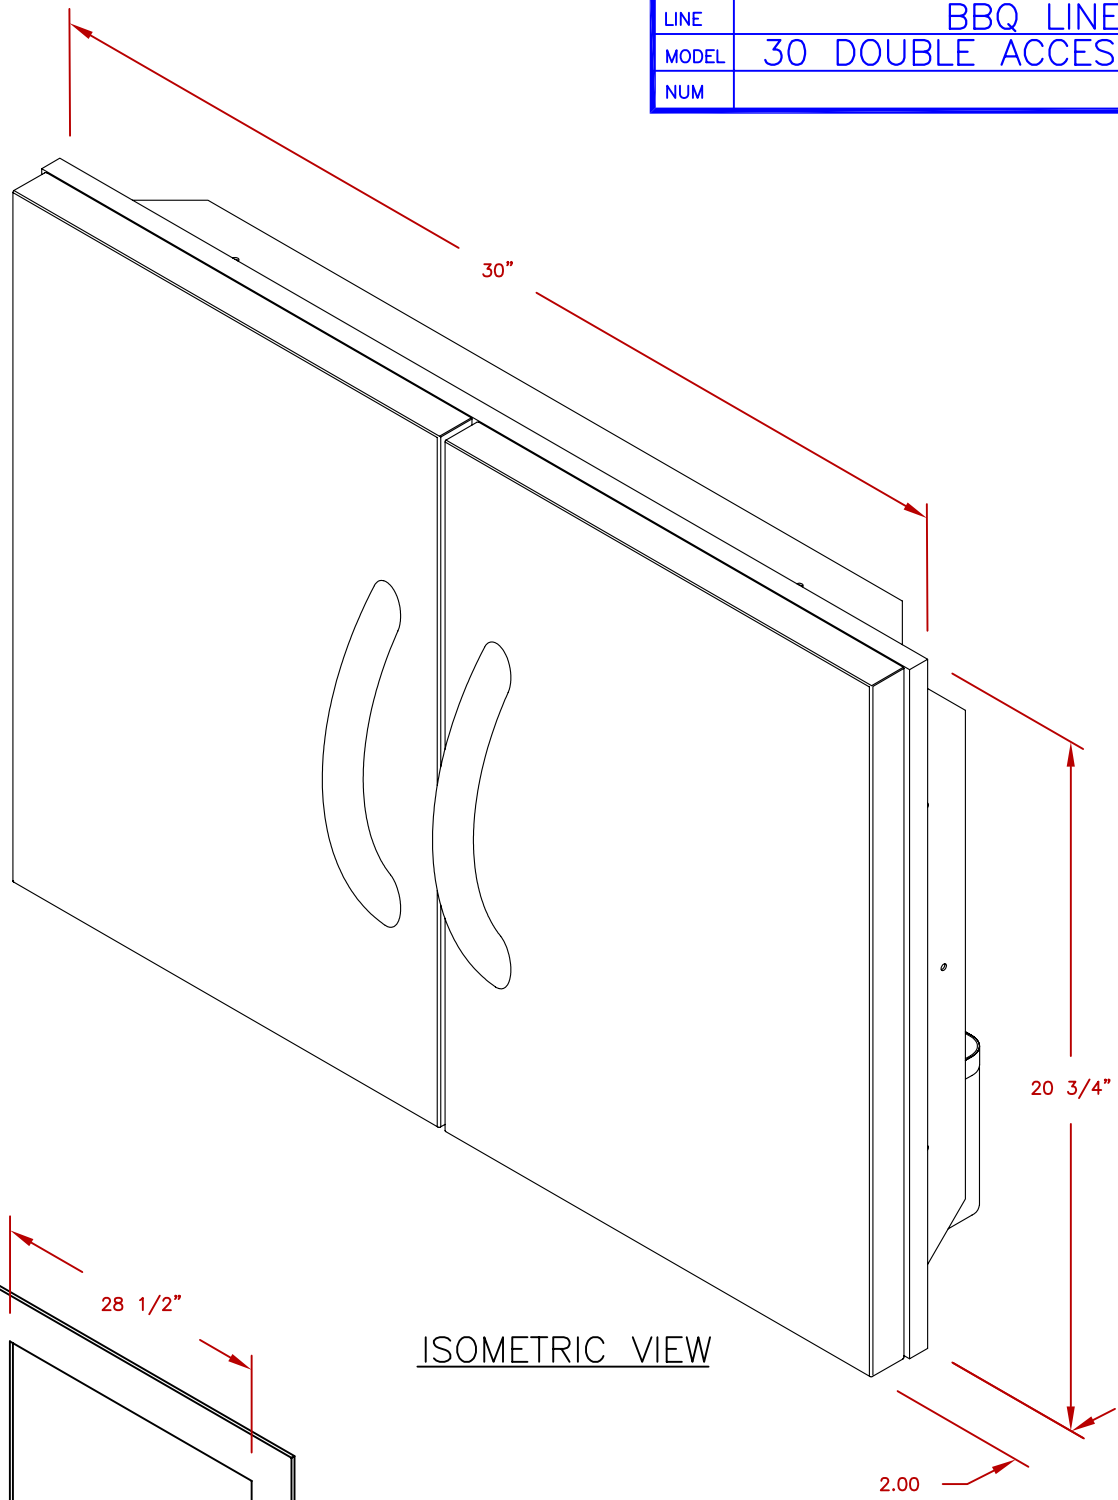

LINE	BBQ LINE
MODEL	30 DOUBLE ACCESS DOOR
NUM	

ISOMETRIC VIEW

DOOR CUT OUT

	TITLE 2015 BARBECUE LINE DOORS & DRAWERS 30 DOUBLE ACCESS DOOR	
	DWG NO. BBQ10839P-30	DWG BY G.GARCIA
SCALE:	REVISED	DATE 01/01/15