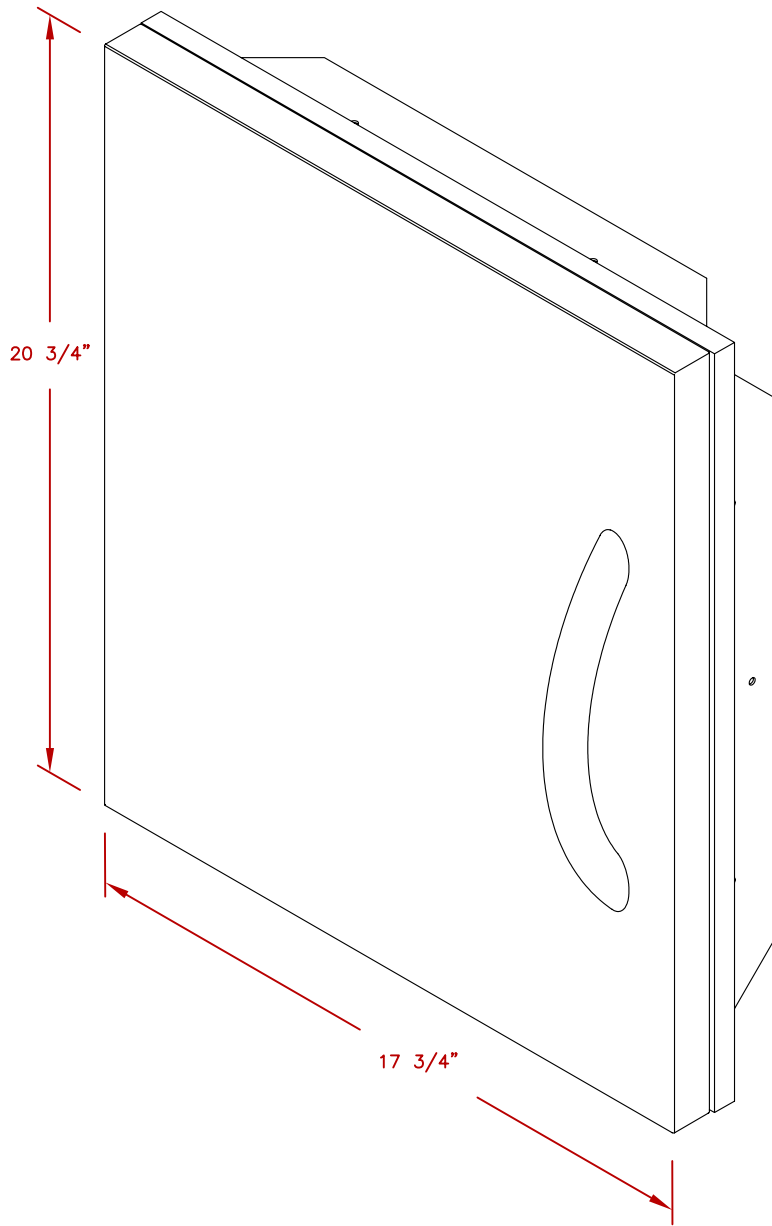

LINE	BBQ LINE
MODEL	18 SINGLE ACCESS DOOR
NUM	

ISOMETRIC VIEW

DOOR CUT OUT

	TITLE 2015 BARBECUE LINE DOORS & DRAWERS 18 SINGLE ACCESS DOOR	
	SCALE:	DWG NO. BBQ10839P-18
REVISED	REV. DESCR.	DWG BY G.GARCIA
NOTE: DUE TO OUR CONTINUOUS IMPROVEMENT PROGRAM, ALL MODELS AND SPECIFICATIONS ARE SUBJECT TO CHANGE WITHOUT NOTICE.		DATE 01/01/15