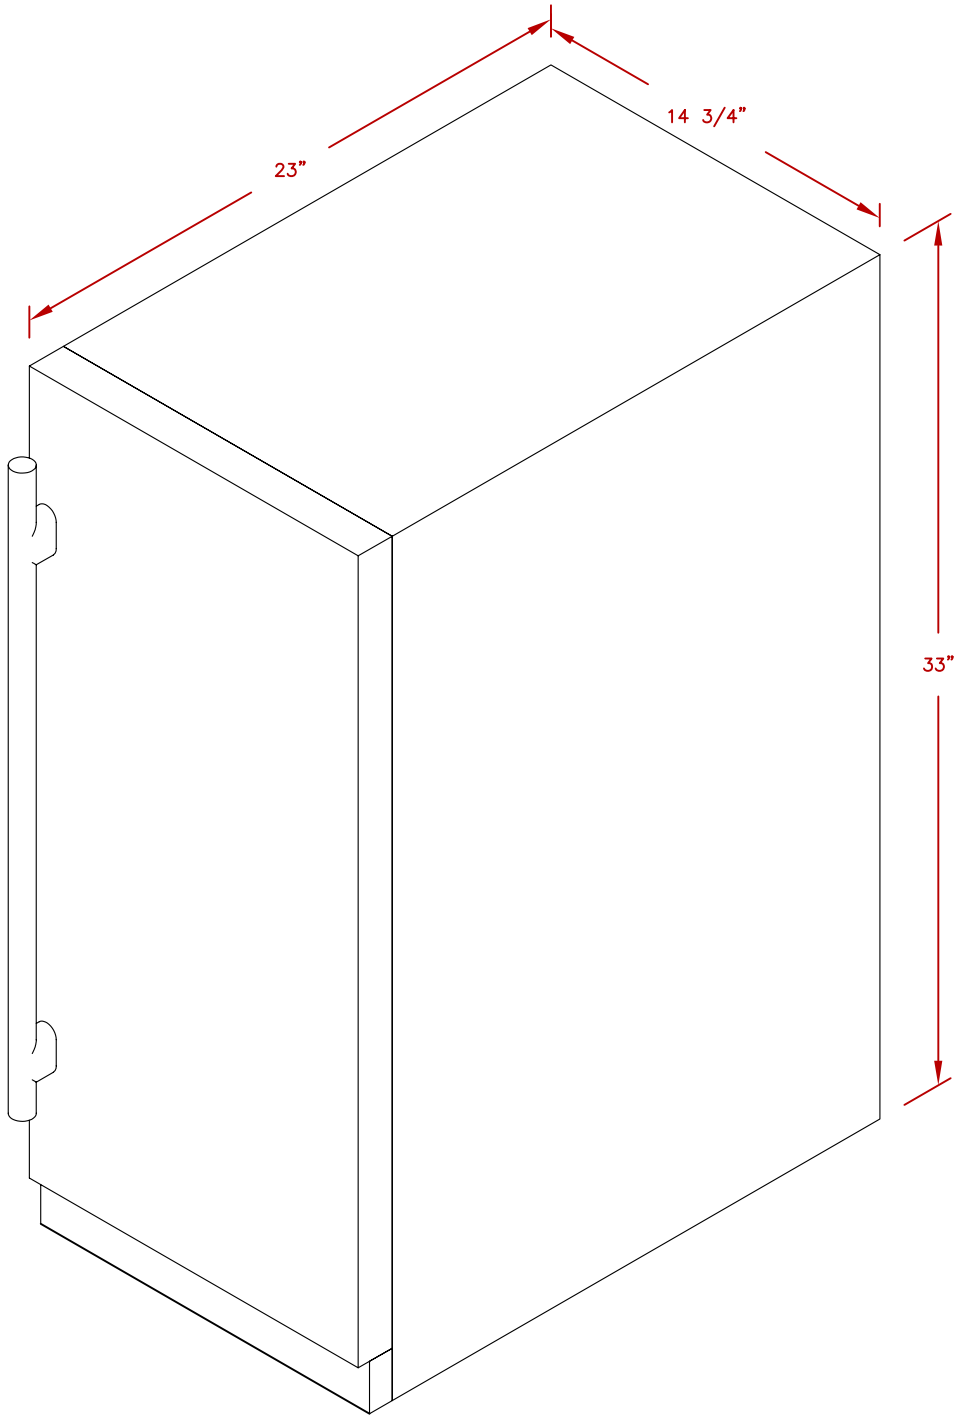

LINE	BBQ LINE
MODEL	OUTDOOR SST REFR.
NUM	

ISOMETRIC VIEW

CUT-OUT DIMENSIONS

	TITLE 2015 BARBECUE LINE REFRIGERATOR & ICE MAKER OUTDOOR SST REFR.	
	SCALE:	DWG NO. BBQ10710
REVISED	REV. DESCR.	DATE 01/01/15