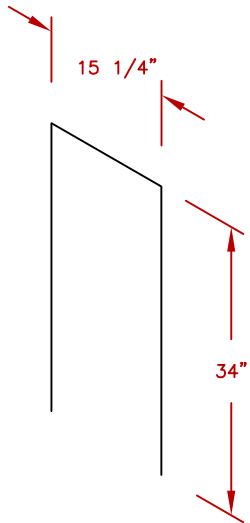

LINE	BBQ LINE
MODEL	OUTDOOR SST REFR.
NUM	

ISOMETRIC VIEW

CUT-OUT DIMENSIONS

	TITLE 2015 BARBECUE LINE REFRIGERATOR & ICE MAKER OUTDOOR SST REFR.	
	SCALE:	DWG NO. BBQ10710
REVISED	REV. DESCR.	DATE 01/01/15