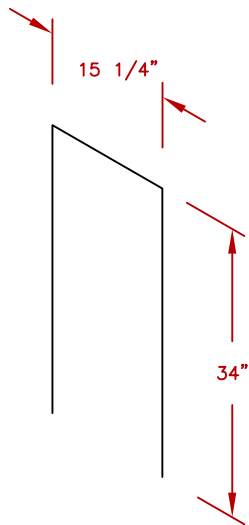

LINE	BBQ LINE
MODEL	OUTDOOR SST ICE MAKER
NUM	

ISOMETRIC VIEW

CUT-OUT DIMENSIONS

	TITLE 2015 BARBECUE LINE REFRIGERATOR & ICE MAKER OUTDOOR SST ICE MAKER	
	SCALE:	DWG NO. BBQ10700
REVISED	REV. DESCR.	DATE 01/01/15