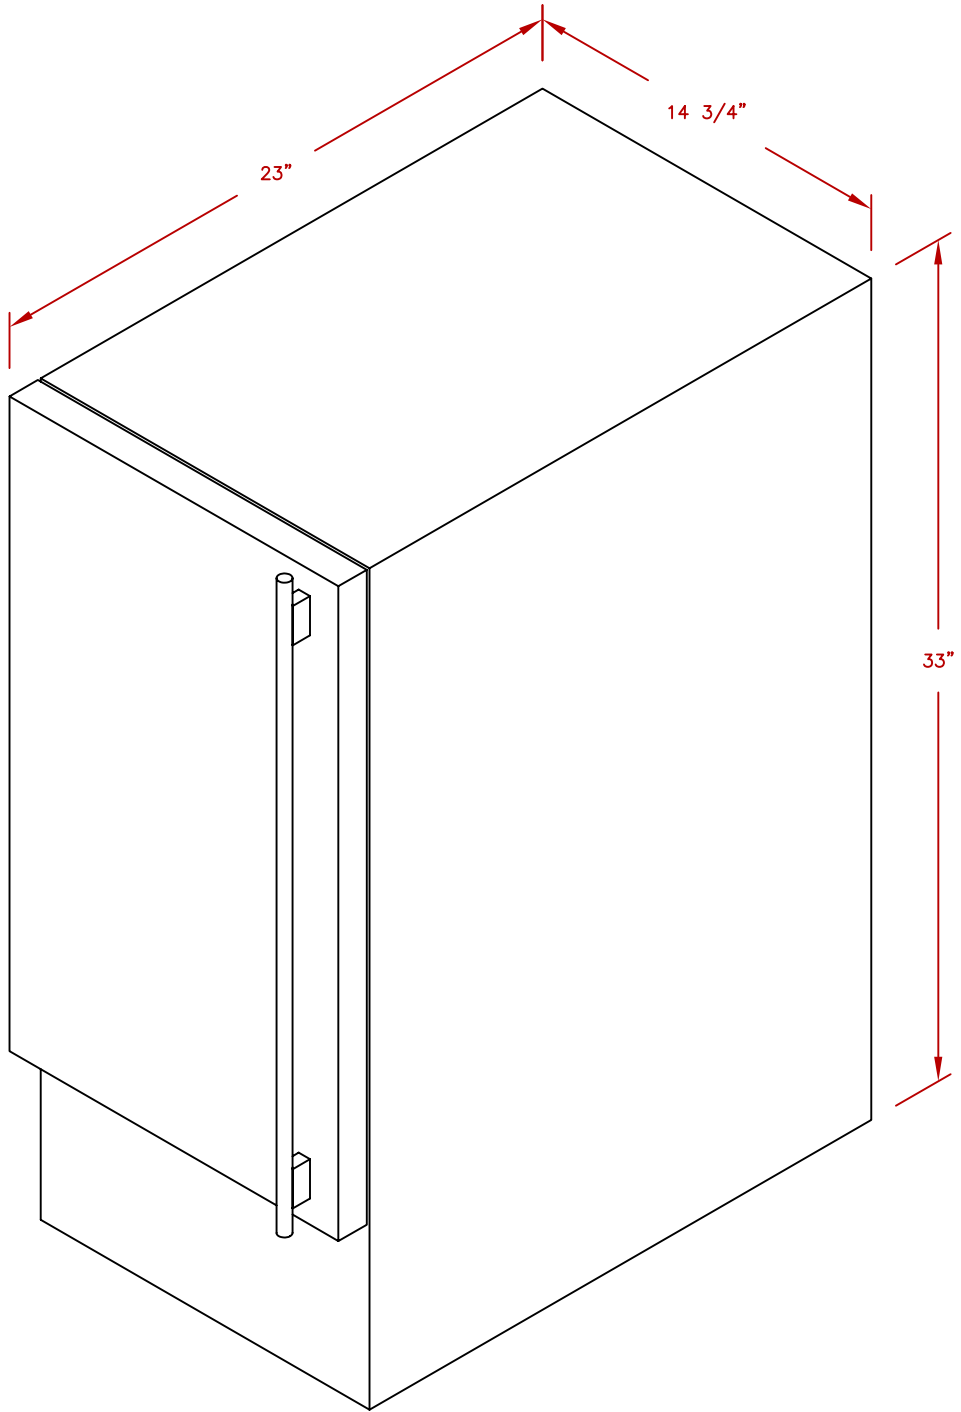

LINE	BBQ LINE
MODEL	OUTDOOR SST ICE MAKER
NUM	

ISOMETRIC VIEW

CUT-OUT DIMENSIONS

	TITLE 2015 BARBECUE LINE REFRIGERATOR & ICE MAKER OUTDOOR SST ICE MAKER	
	SCALE:	DWG NO. BBQ10700
REVISED	REV. DESCR.	DATE 01/01/15