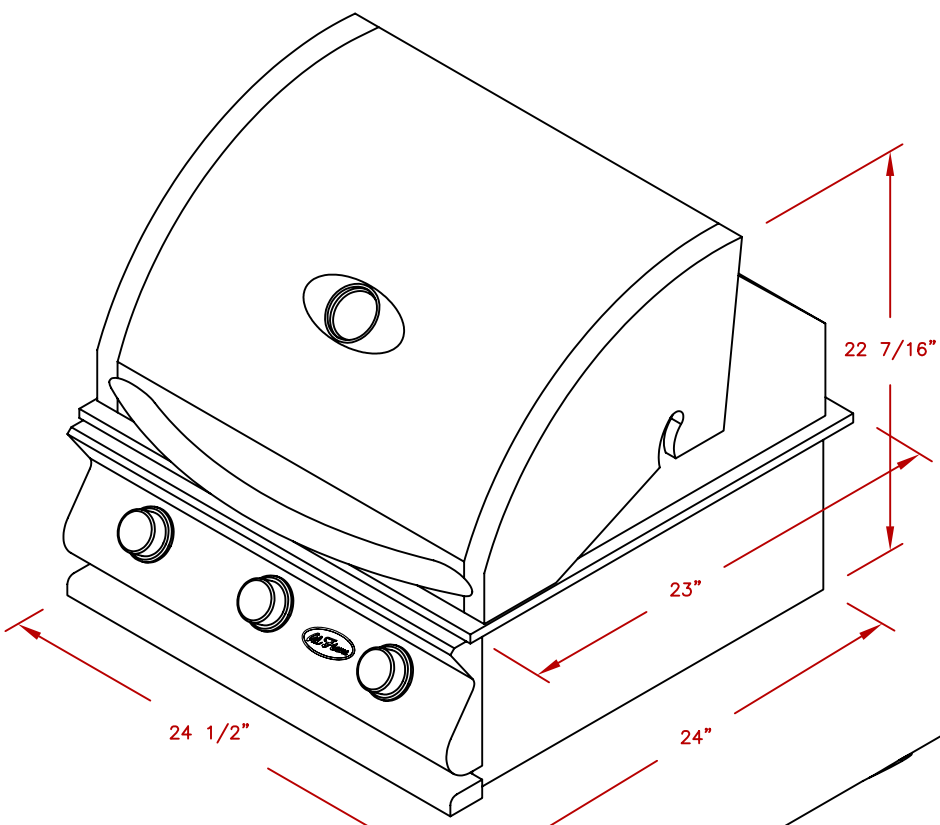

LINE	BBQ LINE
MODEL	G3 BURNER-LP
NUM	

ISOMETRIC  
FRONT VIEW

ISOMETRIC  
BACK VIEW

CUT OUT  
3 BURNER GRILL

TITLE  
2015 BARBECUE LINE  
GRILLS  
G3 BURNER-LP

SCALE:  
N/A

DWG NO.  
BBQ09G03

DWG BY  
G.GARCIA