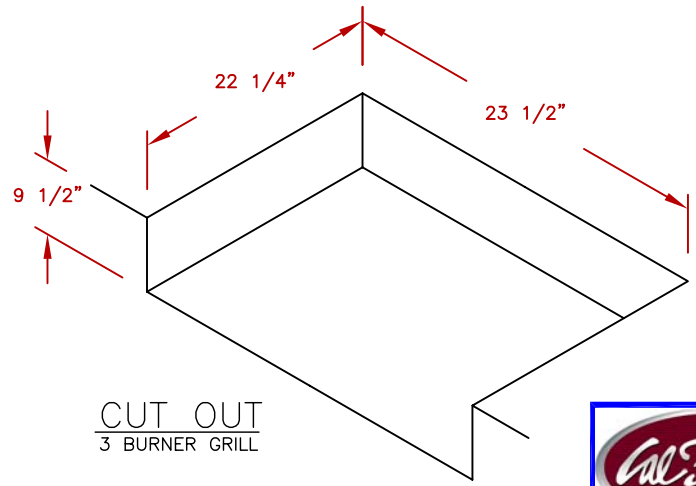

LINE	BBQ LINE
MODEL	G3 BURNER-LP
NUM	

ISOMETRIC  
FRONT VIEW

ISOMETRIC  
BACK VIEW

CUT OUT  
3 BURNER GRILL

TITLE  
2015 BARBECUE LINE  
GRILLS  
G3 BURNER-LP

SCALE:  
N/A

DWG NO.  
BBQ09G03

DWG BY  
G.GARCIA