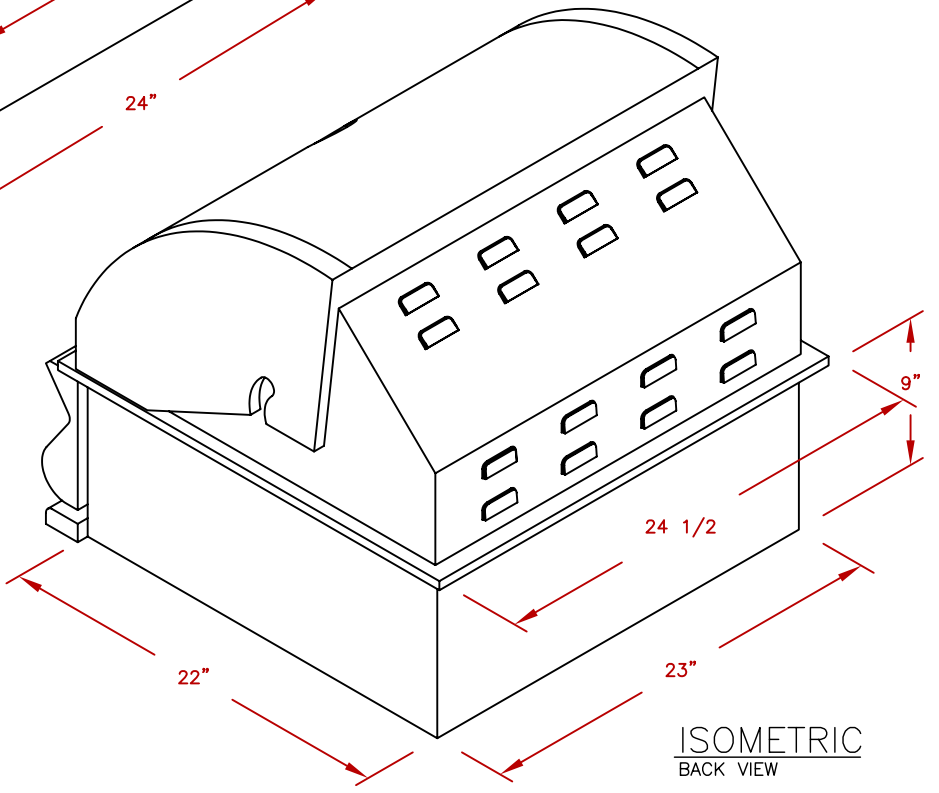

LINE	BBQ LINE
MODEL	G3 BURNER-LP
NUM	

ISOMETRIC  
FRONT VIEW

ISOMETRIC  
BACK VIEW

CUT OUT  
3 BURNER GRILL

TITLE  
2015 BARBECUE LINE  
GRILLS  
G3 BURNER-LP

SCALE:  
N/A

DWG NO.  
BBQ09G03

DWG BY  
G.GARCIA