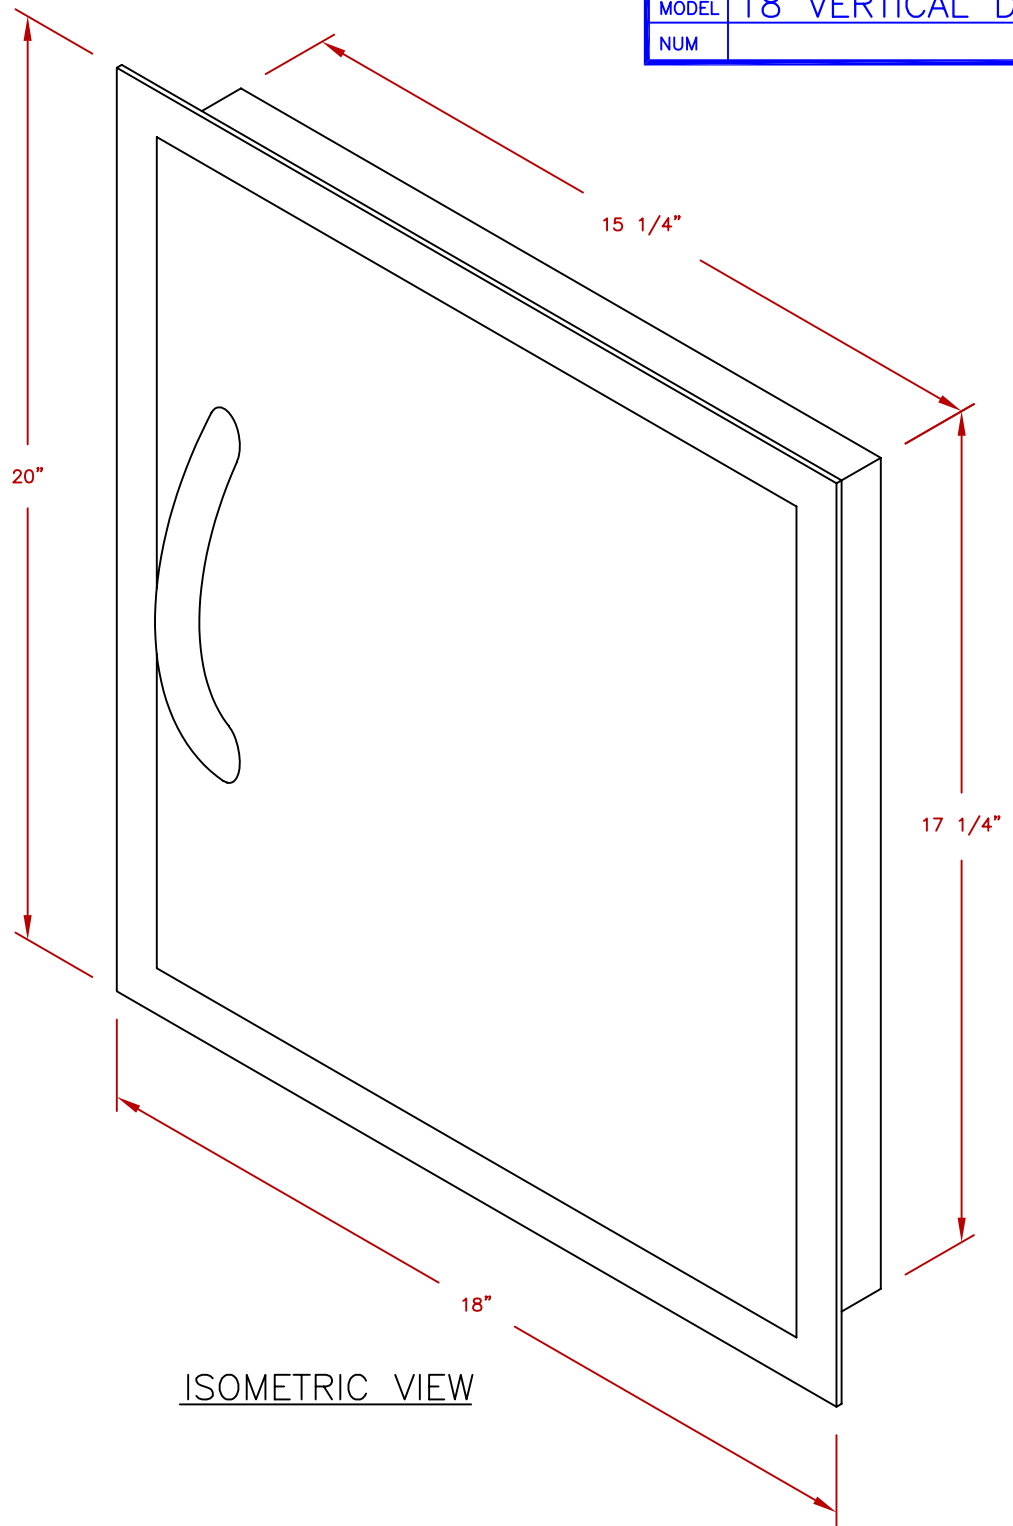

LINE	BBQ LINE
MODEL	18 VERTICAL DOOR
NUM	

TITLE
 2015 BARBECUE LINE
 DOORS & DRAWERS
 18 VERTICAL DOOR

SCALE:
 REVISED

DWG NO.
 BBQ09841-18
 REV. DESCR.

DWG BY
 G.GARCIA
 DATE
 01/01/15

NOTE:
 DUE TO OUR CONTINUOUS IMPROVEMENT PROGRAM, ALL MODELS
 AND SPECIFICATIONS ARE SUBJECT TO CHANGE WITHOUT NOTICE.