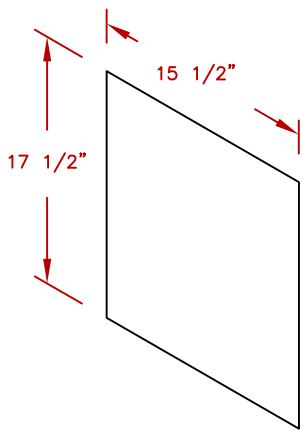

LINE	BBQ LINE
MODEL	18 VERTICAL DOOR
NUM	

TITLE
 2015 BARBECUE LINE
 DOORS & DRAWERS
 18 VERTICAL DOOR

SCALE:
 REVISED

DWG NO.
 BBQ09841-18
 REV. DESCR.

DWG BY
 G.GARCIA
 DATE
 01/01/15

NOTE:
 DUE TO OUR CONTINUOUS IMPROVEMENT PROGRAM, ALL MODELS
 AND SPECIFICATIONS ARE SUBJECT TO CHANGE WITHOUT NOTICE.