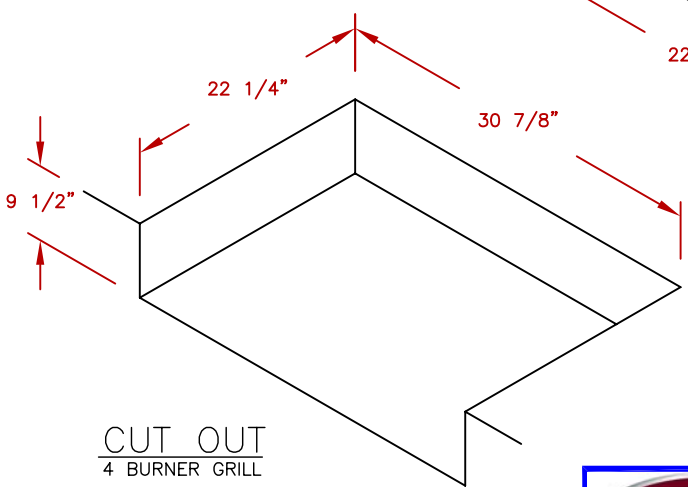

LINE	BBQ LINE
MODEL	G4 BURNER-LP
NUM	

TITLE 2015 BARBECUE LINE GRILLS G4 BURNER-LP

SCALE: N/A

DWG NO. BBQ08G04

DWG BY G.GARCIA

REVISED

REV. DESCR.

DATE 01/01/15