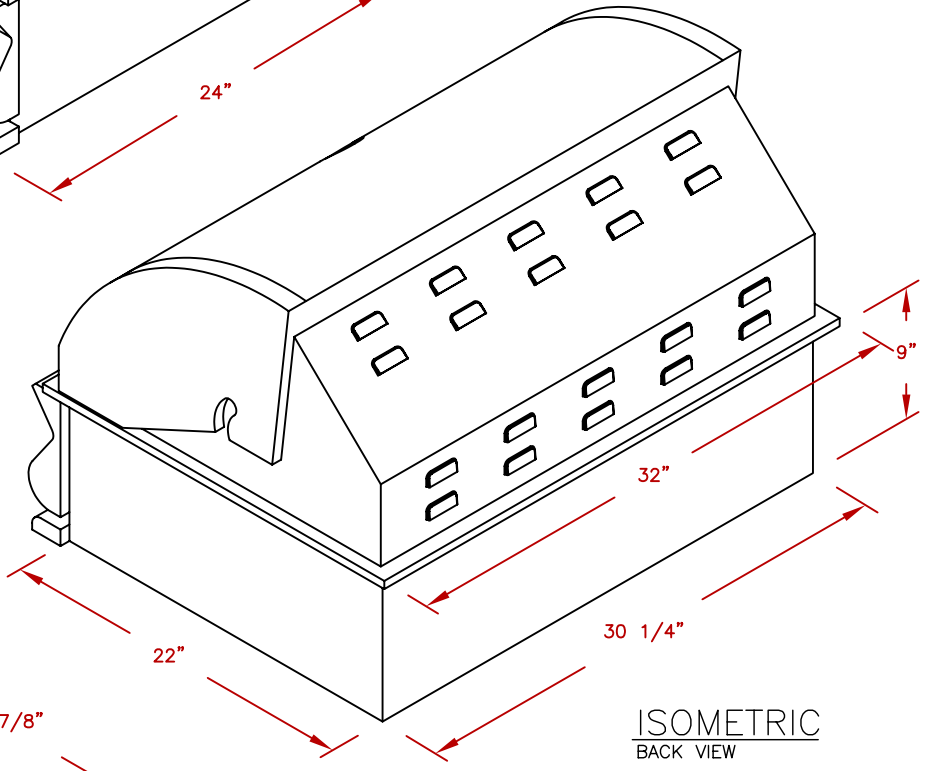

LINE	BBQ LINE
MODEL	G4 BURNER-LP
NUM	

TITLE 2015 BARBECUE LINE GRILLS G4 BURNER-LP

SCALE: N/A

DWG NO. BBQ08G04

DWG BY G.GARCIA

REVISED

REV. DESCR.

DATE 01/01/15