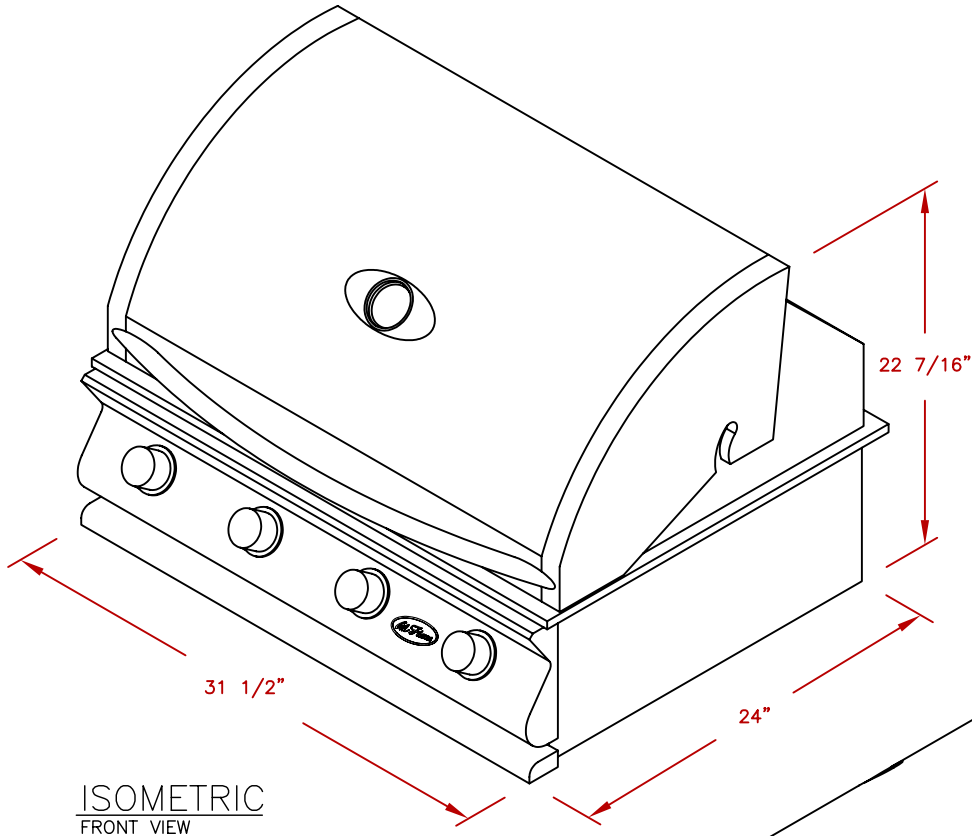

LINE	BBQ LINE
MODEL	G4 BURNER-LP
NUM	

TITLE 2015 BARBECUE LINE GRILLS G4 BURNER-LP

SCALE: N/A

DWG NO. BBQ08G04

DWG BY G.GARCIA

REVISED

REV. DESCR.

DATE 01/01/15