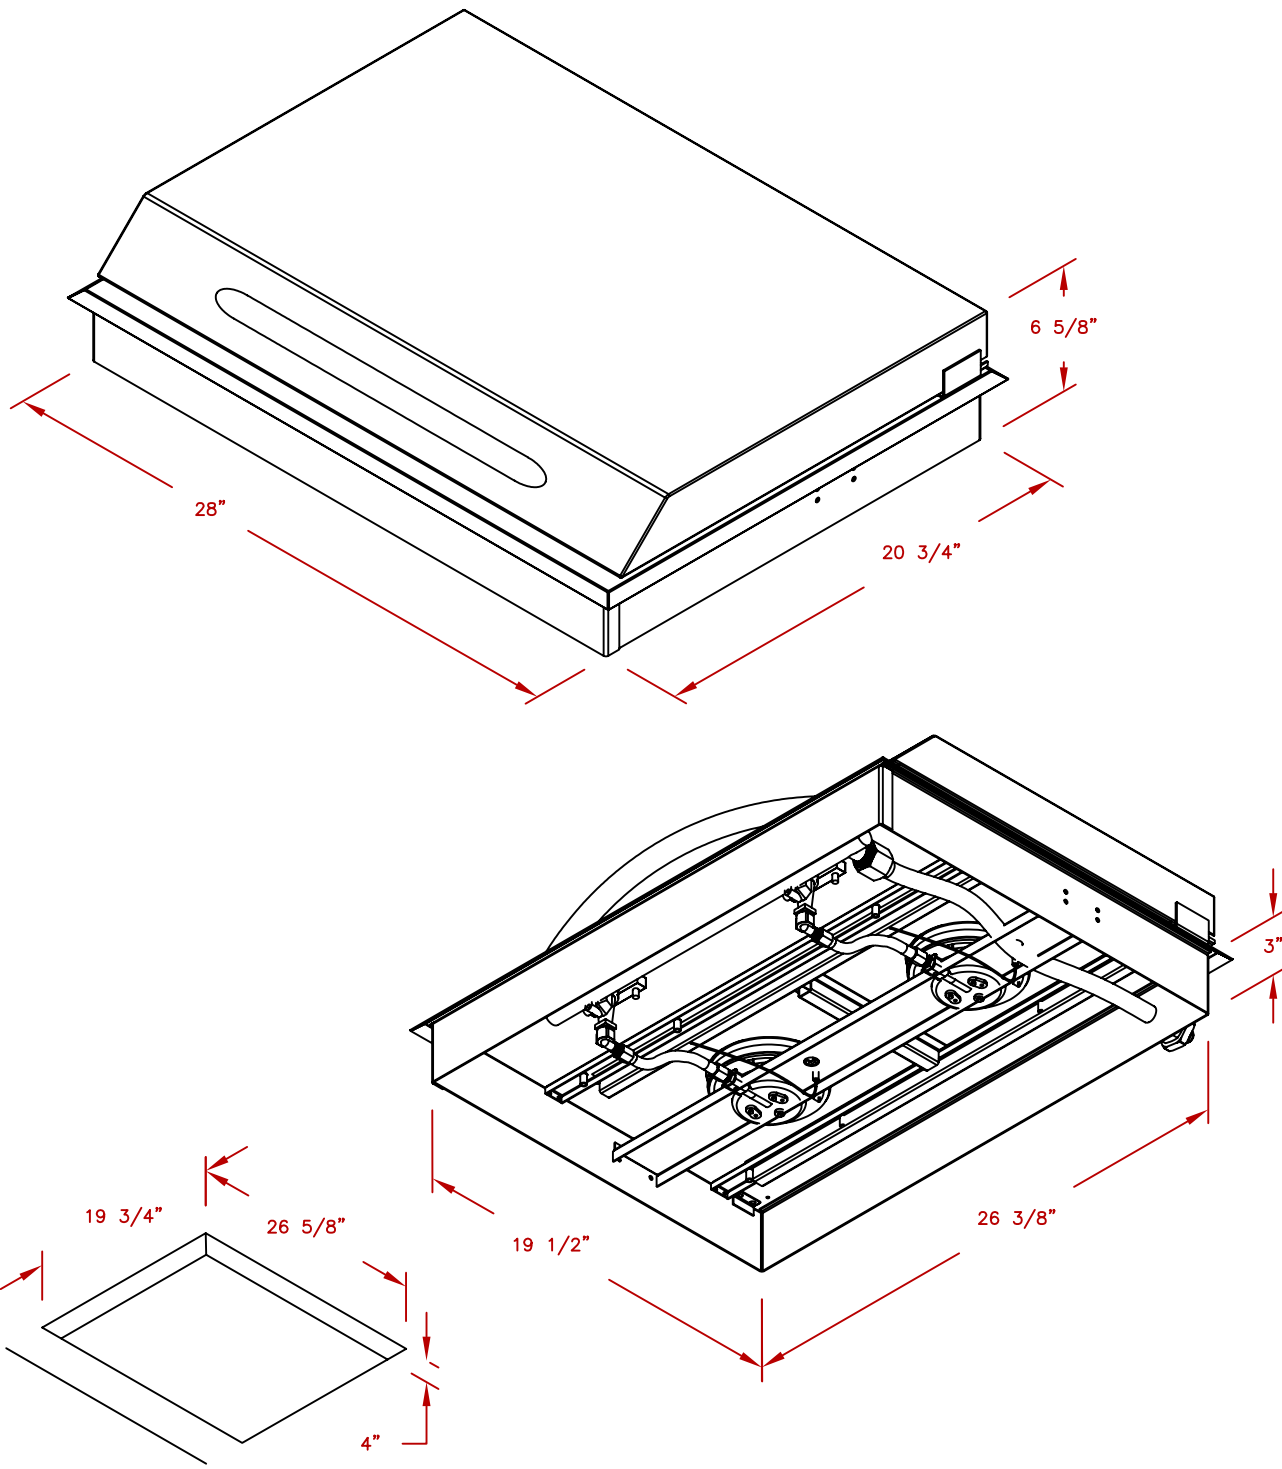

LINE	BBQ LINE
MODEL	STD SIDE BY SIDE FLAT
NUM	

CUT OUT DIMENSIONS

	TITLE		2015 BARBECUE LINE SIDE BURNERS STD SIDE BY SIDE FLAT
	SCALE:	DWG NO.	DWG BY
REVISED	REV. DESCR.	DATE	
	BBQ08953P	G.GARCIA	01/01/15