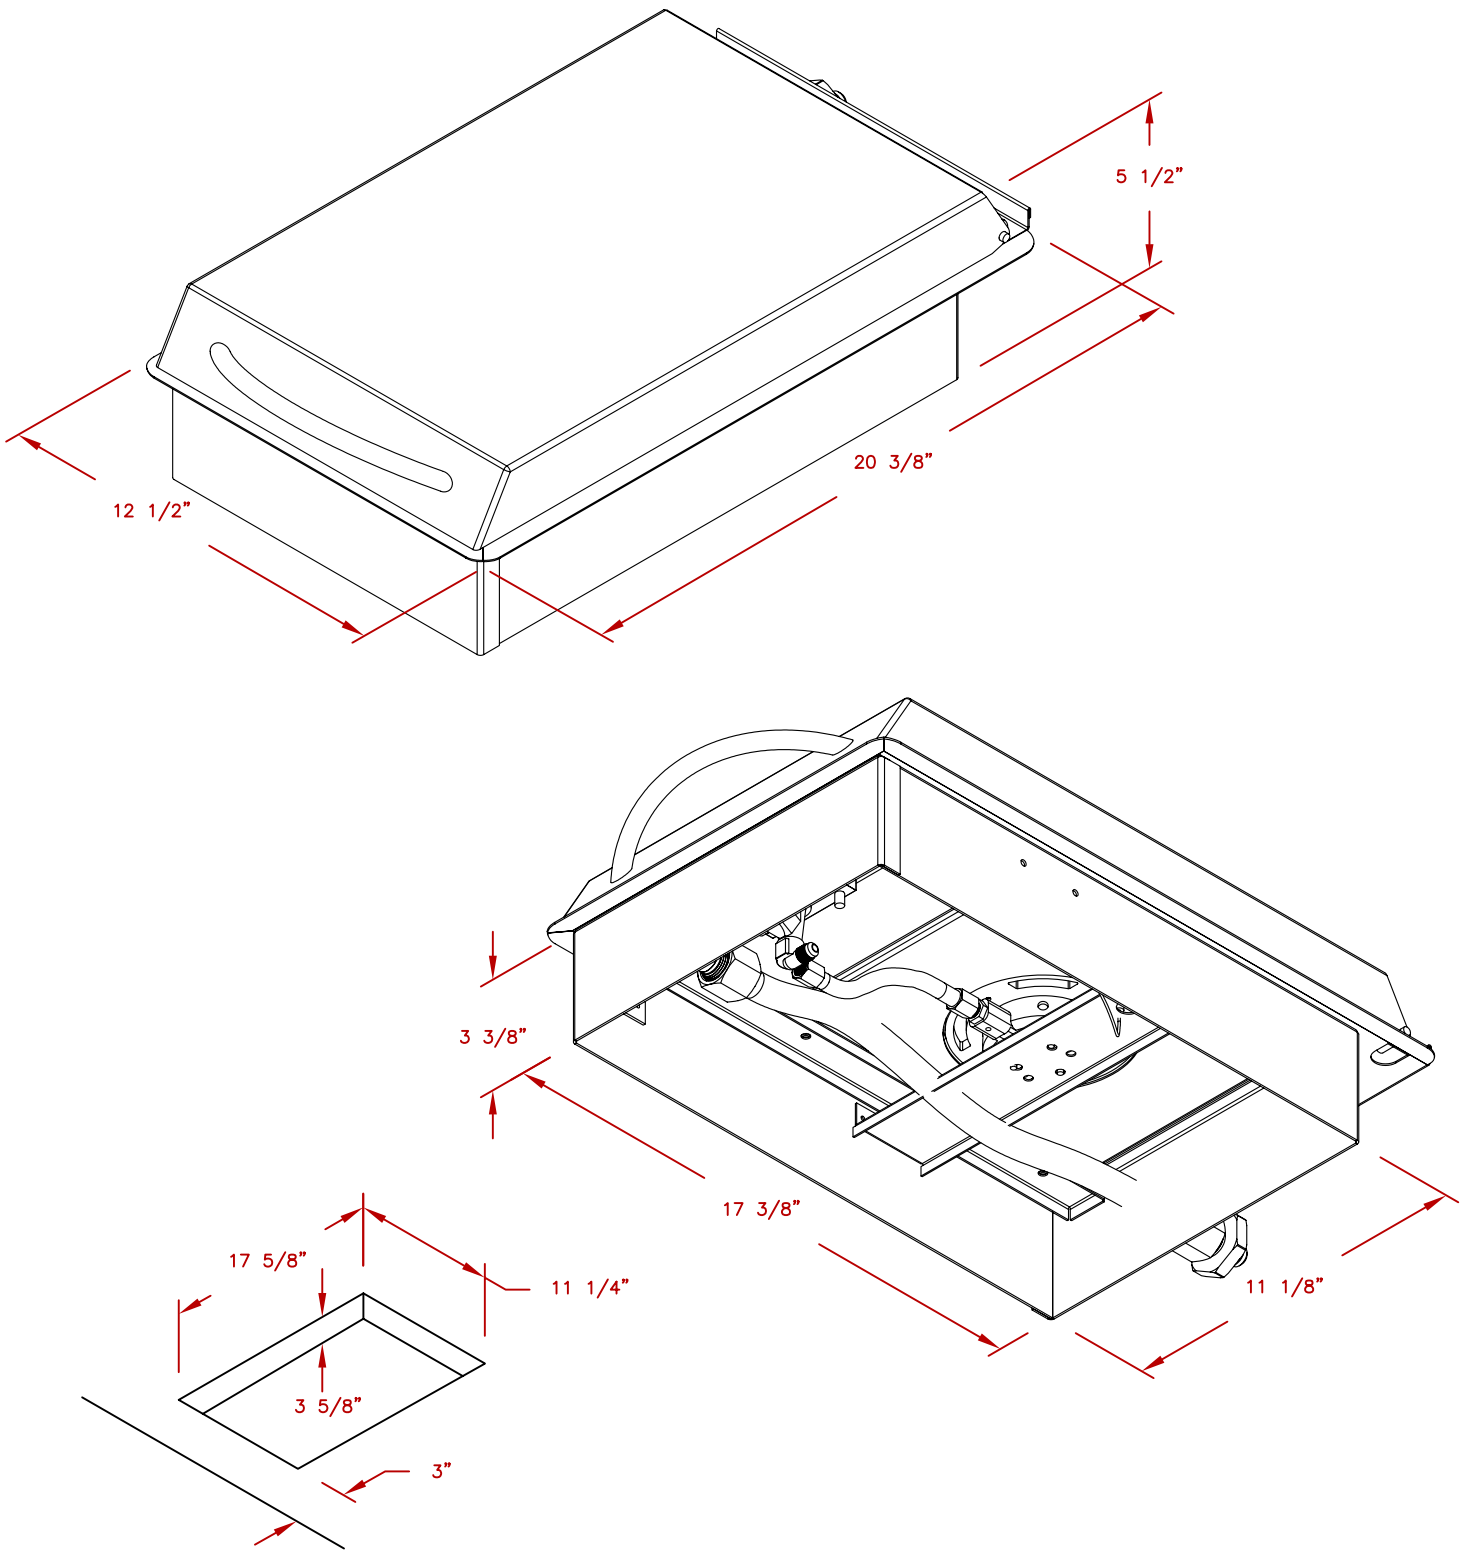

LINE	BBQ LINE
MODEL	STAD. SINGLE FLAT
NUM	

CUT OUT DIMENSIONS

	TITLE 2015 BARBECUE LINE SIDE BURNERS STAD. SINGLE FLAT	
	SCALE:	DWG NO. BBQ08852P
REVISED	REV. DESCR.	DATE 01/01/15

NOTE:  
DUE TO OUR CONTINUOUS IMPROVEMENT PROGRAM, ALL MODELS  
AND SPECIFICATIONS ARE SUBJECT TO CHANGE WITHOUT NOTICE.