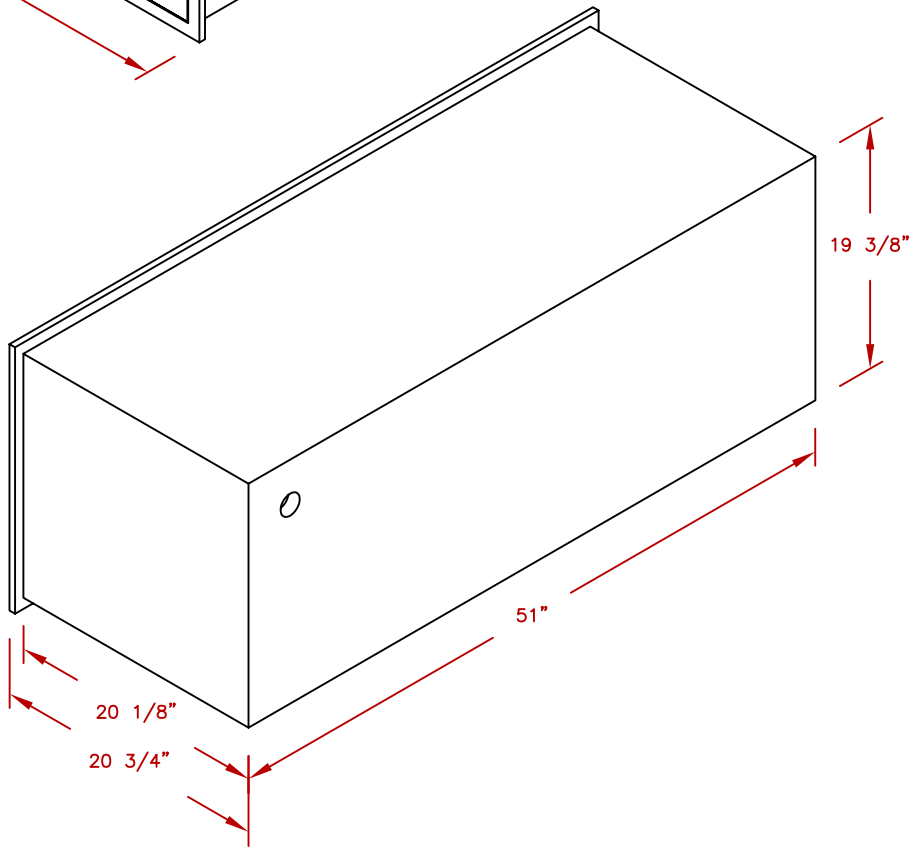

LINE	BBQ LINE
MODEL	COMPLETE UTILITY STORAGE SET
NUM	

CUT OUT DIMENSIONS

TITLE  
2015 BARBECUE LINE  
DOORS & DRAWERS  
COMPLETE UTILITY STORAGE SET

SCALE:

DWG NO.  
BBQ07909

DWG BY  
G.GARCIA

REVISED

REV. DESCR.