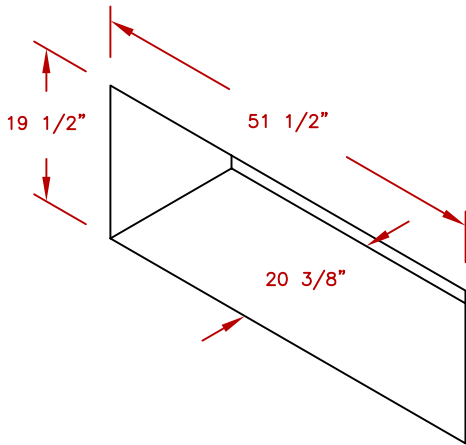

LINE	BBQ LINE
MODEL	COMPLETE UTILITY STORAGE SET
NUM	

CUT OUT DIMENSIONS

TITLE  
2015 BARBECUE LINE  
DOORS & DRAWERS  
COMPLETE UTILITY STORAGE SET

SCALE:

DWG NO.  
BBQ07909

DWG BY  
G.GARCIA

REVISED

REV. DESCR.