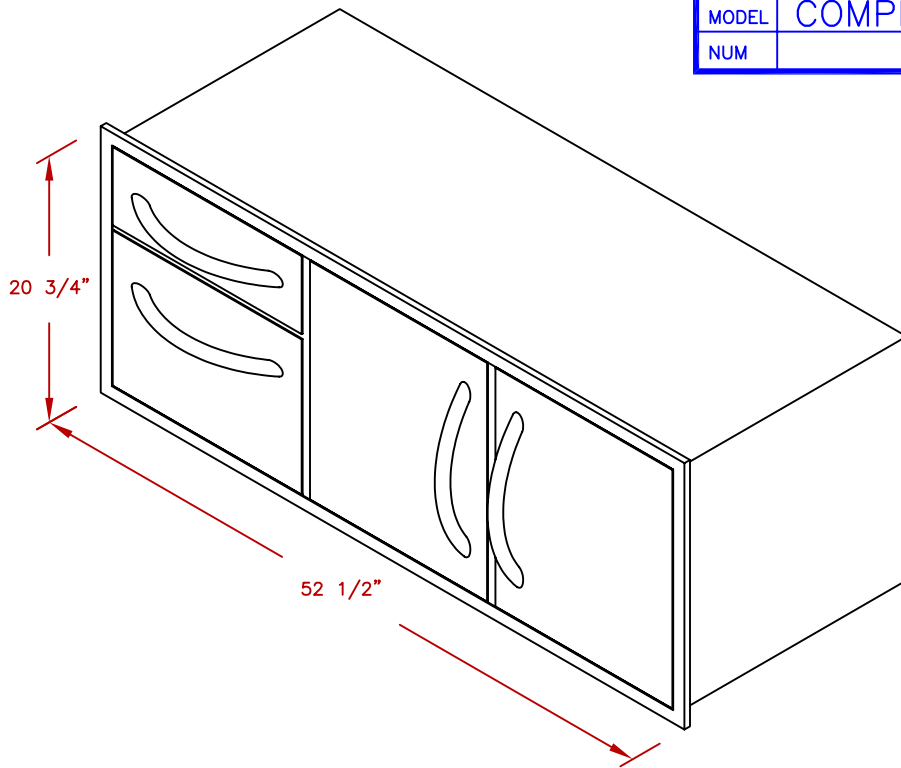

LINE	BBQ LINE
MODEL	COMPLETE UTILITY STORAGE SET
NUM	

CUT OUT DIMENSIONS

TITLE  
2015 BARBECUE LINE  
DOORS & DRAWERS  
COMPLETE UTILITY STORAGE SET

SCALE:

DWG NO.  
BBQ07909

DWG BY  
G.GARCIA

REVISED

REV. DESCR.