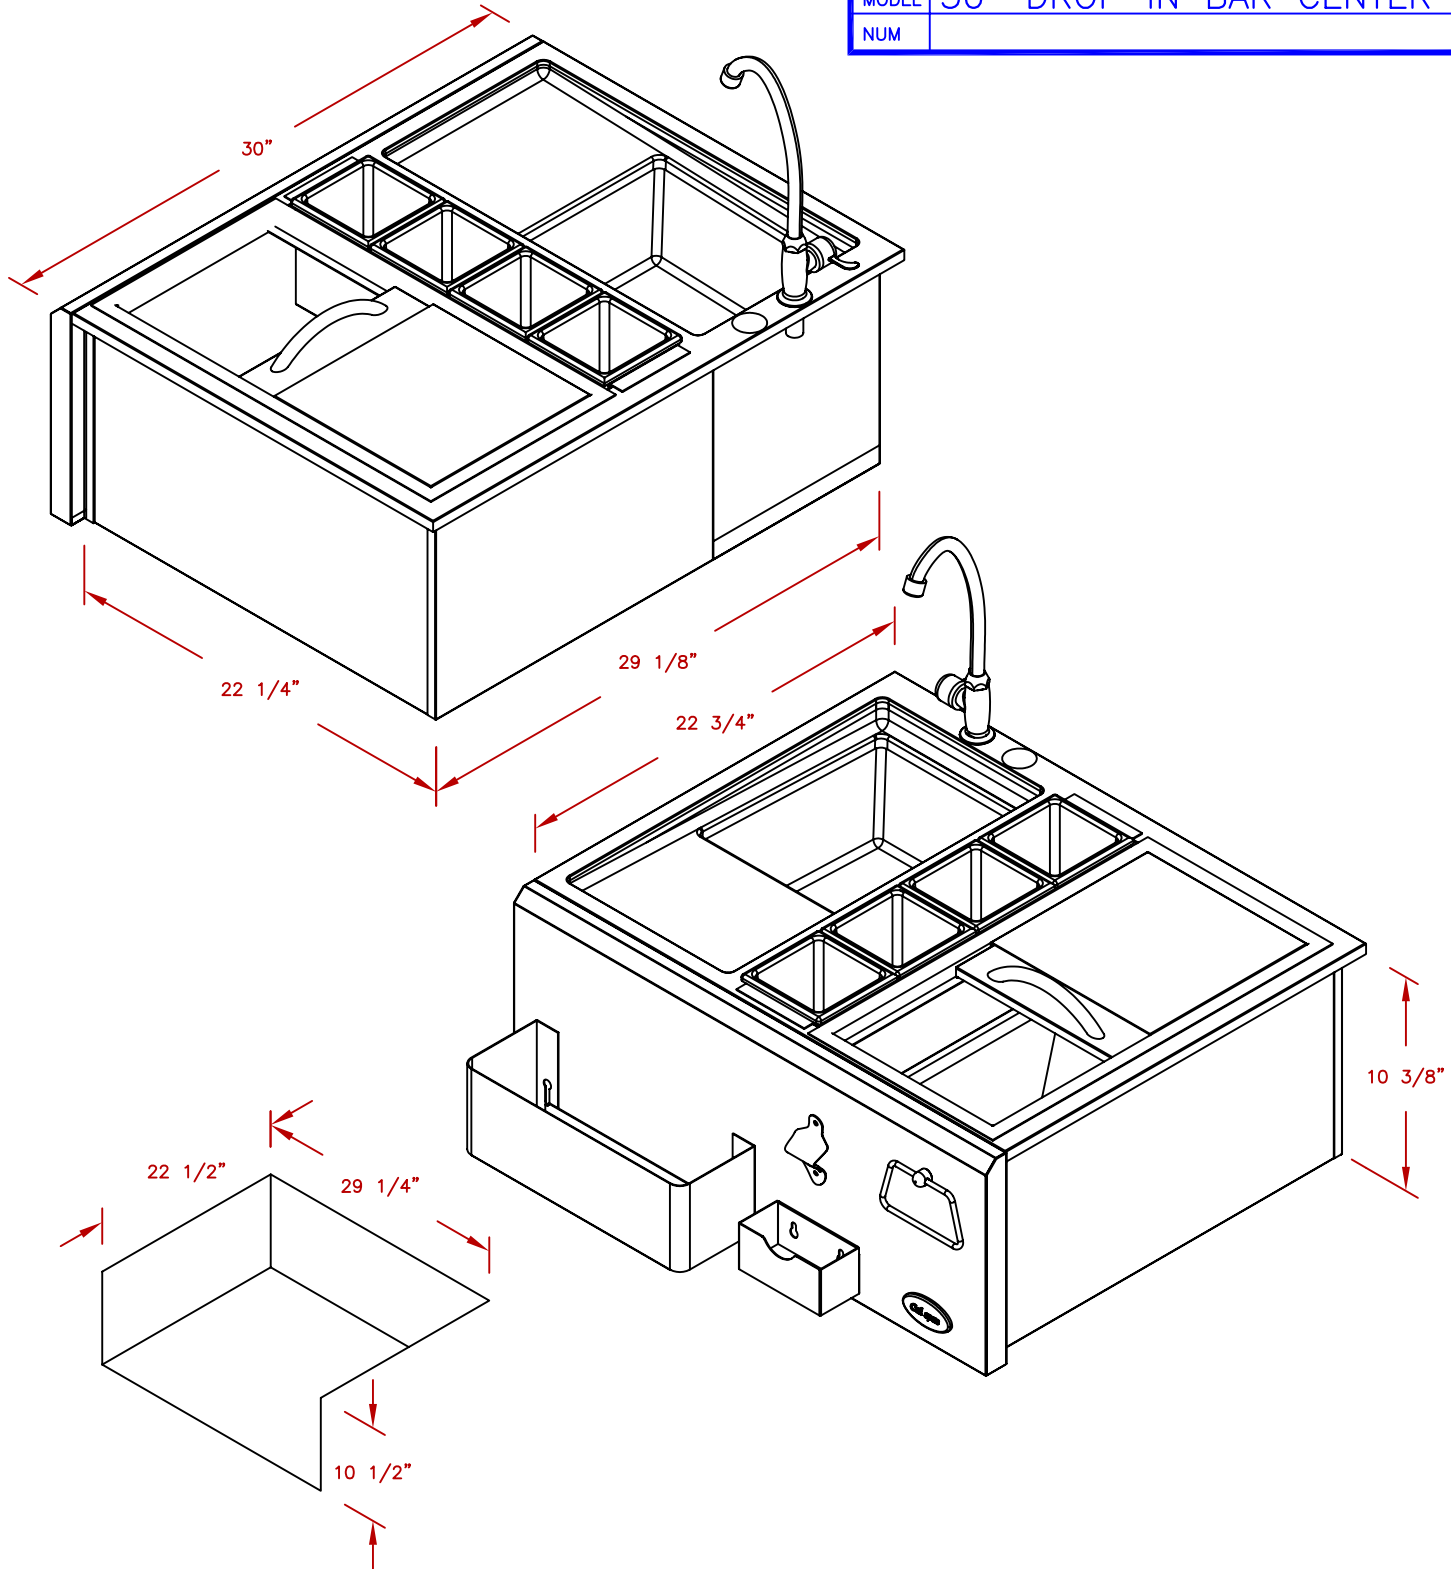

LINE	BBQ LINE	
MODEL	30" DROP IN BAR CENTER	
NUM		

CUT OUT DIMENSIONS

	TITLE		2015 BARBECUE LINE ACCESSORIES-DROP IN- 30" DROP IN BAR CENTER
	SCALE:	DWG NO.	DWG BY
REVISED	REV. DESCR.	DATE	
	BBQ07902	G.GARCIA	01/01/15