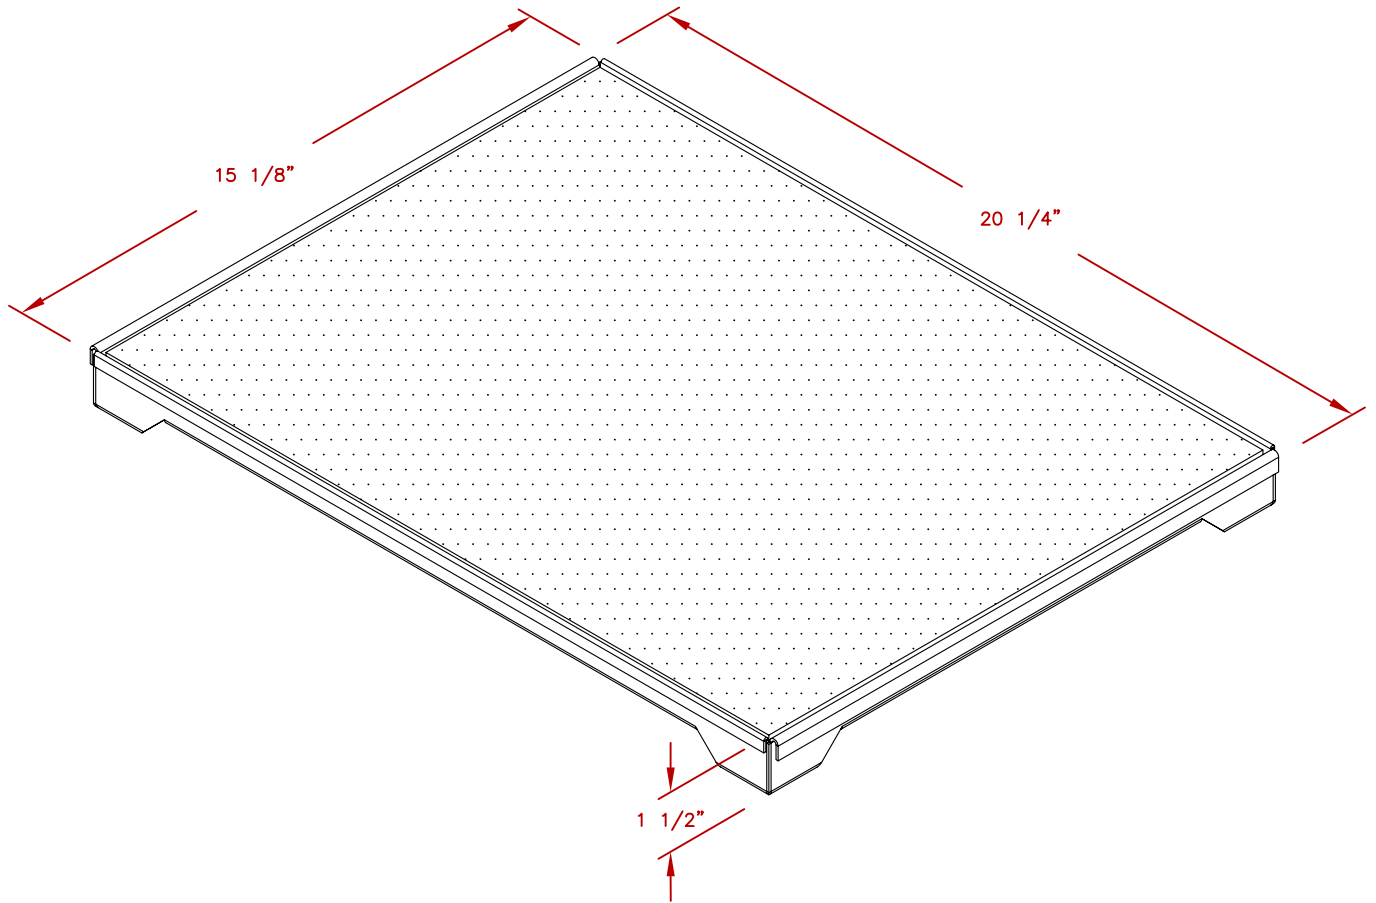

LINE	BBQ LINE
MODEL	PIZZA BRICK TRAY
NUM	

	TITLE 2015 BARBECUE LINE ACCESORIES PIZZA BRICK TRAY	
	SCALE:	DWG NO. BBQ07900
REVISED	REV. DESCR.	DWG BY G.GARCIA
		DATE 01/01/15

NOTE:
DUE TO OUR CONTINUOUS IMPROVEMENT PROGRAM, ALL MODELS
AND SPECIFICATIONS ARE SUBJECT TO CHANGE WITHOUT NOTICE.