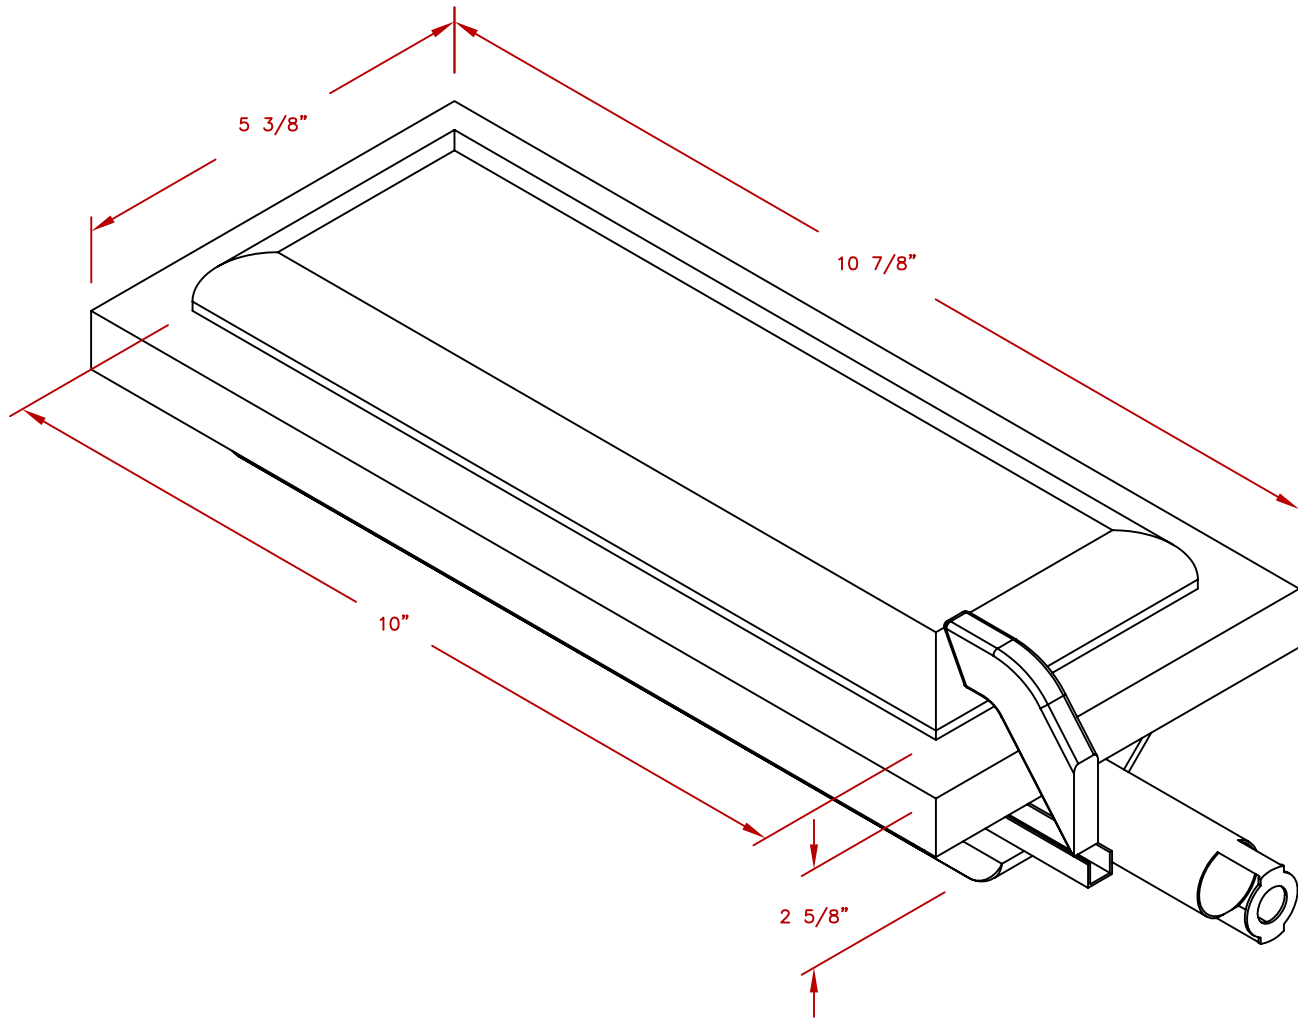

LINE	BBQ LINE
MODEL	SEAR ZONE BURNER
NUM	

	TITLE 2015 BARBECUE LINE GRILL ACCESORIES SEAR ZONE BURNER	
	SCALE:	DWG NO. BBQ07890P
REVISED	REV. DESCR.	DWG BY G.GARCIA
		DATE 01/01/15

NOTE:
DUE TO OUR CONTINUOUS IMPROVEMENT PROGRAM, ALL MODELS
AND SPECIFICATIONS ARE SUBJECT TO CHANGE WITHOUT NOTICE.