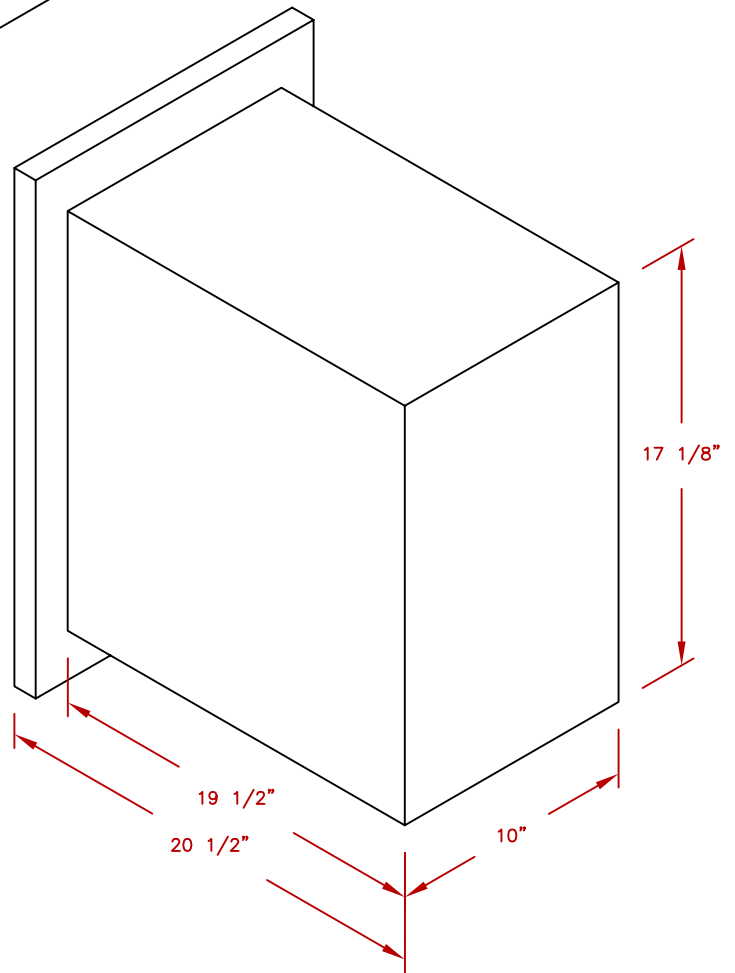

LINE	BBQ LINE
MODEL	2 DRAWER STRG DEEP DRAWER
NUM	

CUT OUT DIMENSIONS

	TITLE 2015 BARBECUE LINE DOORS & DRAWERS 2 DRAWER STRG DEEP DRAWER	
	SCALE:	DWG NO. BBQ07868P
REVISED	REV. DESCR.	DATE 01/01/15

NOTE:
DUE TO OUR CONTINUOUS IMPROVEMENT PROGRAM, ALL MODELS
AND SPECIFICATIONS ARE SUBJECT TO CHANGE WITHOUT NOTICE.