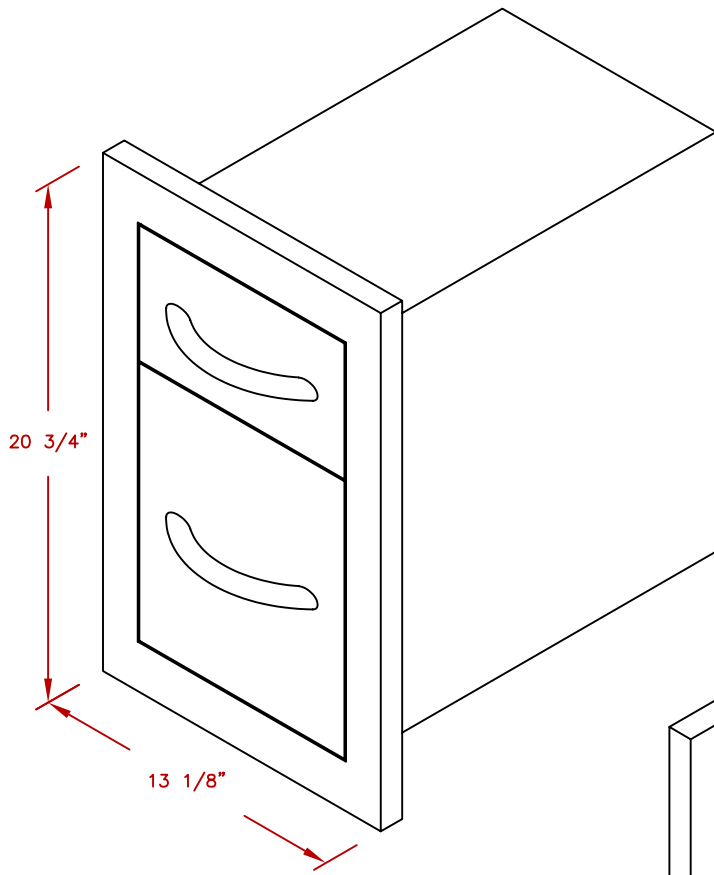

LINE	BBQ LINE
MODEL	2 DRAWER STRG DEEP DRAWER
NUM	

CUT OUT DIMENSIONS

	TITLE 2015 BARBECUE LINE DOORS & DRAWERS 2 DRAWER STRG DEEP DRAWER	
	SCALE:	DWG NO. BBQ07868P
REVISED	REV. DESCR.	DATE 01/01/15

NOTE:
DUE TO OUR CONTINUOUS IMPROVEMENT PROGRAM, ALL MODELS
AND SPECIFICATIONS ARE SUBJECT TO CHANGE WITHOUT NOTICE.