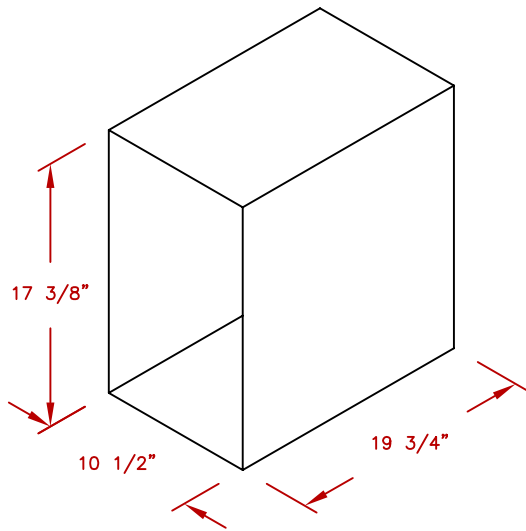

LINE	BBQ LINE
MODEL	2 DRAWER STRG DEEP DRAWER
NUM	

CUT OUT DIMENSIONS

	TITLE 2015 BARBECUE LINE DOORS & DRAWERS 2 DRAWER STRG DEEP DRAWER	
	SCALE:	DWG NO. BBQ07868P
REVISED	REV. DESCR.	DATE 01/01/15

NOTE:
DUE TO OUR CONTINUOUS IMPROVEMENT PROGRAM, ALL MODELS
AND SPECIFICATIONS ARE SUBJECT TO CHANGE WITHOUT NOTICE.